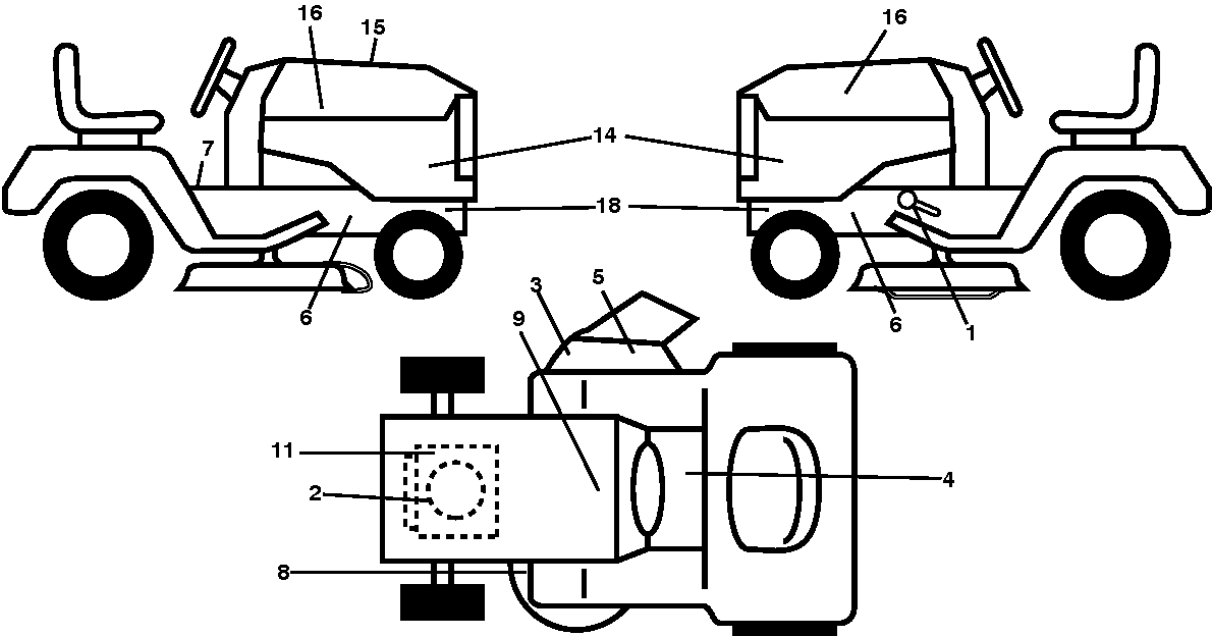

DECALS

TS 342, 96041037100, 2014-07

Ref	Part No	Description	Remark	QTY KIT
1	532 41 86-00	DECAL		1
2	587 46 91-01	DECAL		1
3	581 57 92-01	DECAL		1
4	586 80 03-01	DECAL		1
5	584 90 46-01	DECAL		1
6	581 57 98-01	DECAL		1
7	586 34 95-01	DECAL		1
8	581 58 00-01	DECAL		1
9	532 14 50-05	DECAL		1
11	581 57 97-01	DECAL		1
14	587 39 71-01	DECAL		1
15	587 38 59-01	DECAL		1
16	581 62 73-01	DECAL		1
18	581 57 96-01	DECAL		1
--	581 72 46-01	DECAL		1
--	581 72 48-01	DECAL		1
--	532 43 98-82	PAD		1
--	532 43 98-81	PAD		1