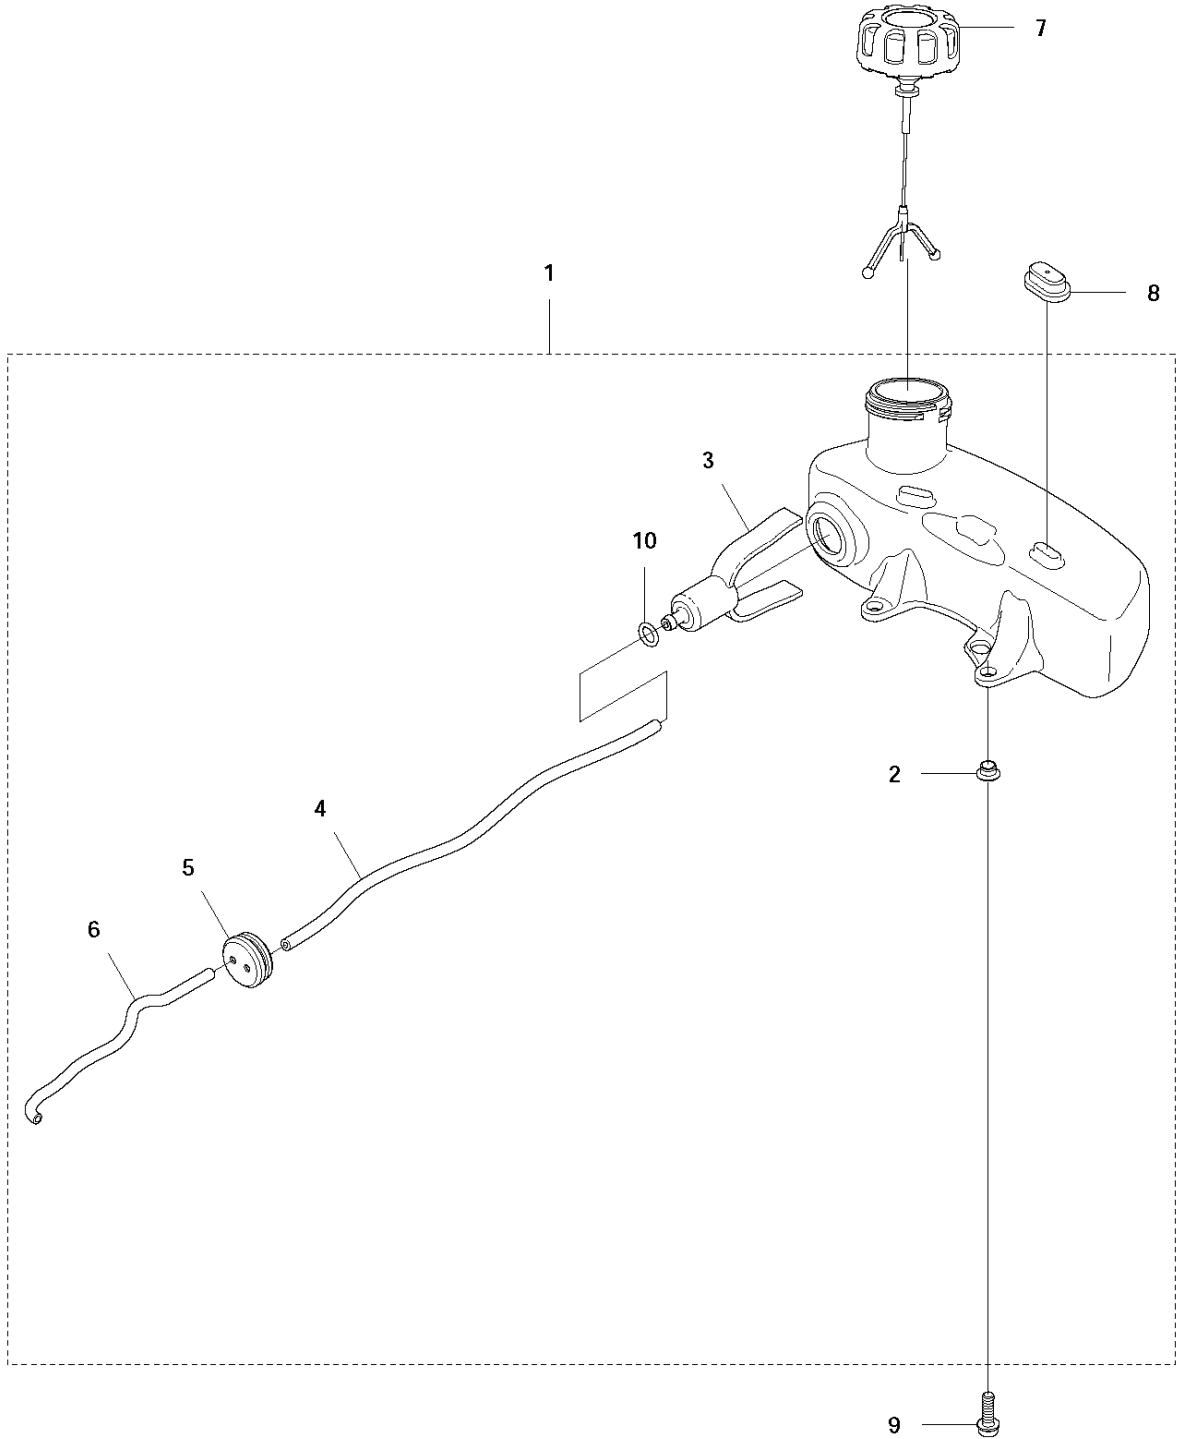

D 122HD60
FUEL TANK

FUEL TANK

122 HD60, 2011-04

Ref	Part no.	Description	Remark	Qty	Kit
1	523 01 42-03	TANK ASSY		1	
2	544 10 58-02	TUBULAR RIVET		2	1
3	574 60 39-01	FUEL FILTER		1	1
4	544 32 50-02	FUEL HOSE	300mm	1	1
5	575 55 38-01	GROMMET		1	1
6	574 60 02-01	HOSE	150mm	1	1
7	504 11 32-01	TANK CAP		1	
8	525 82 20-01	FUEL TANK ISOLATOR		2	
9	525 75 51-01	SCREW ITXSCFM		2	
10	537 18 49-01	O-RING		1