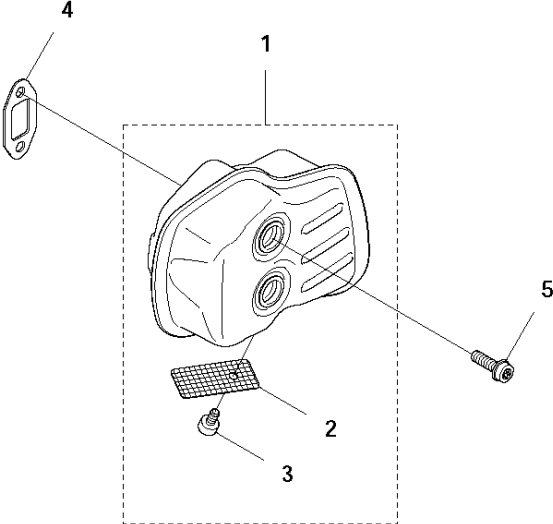

F 122HD60
MUFFLER

MUFFLER

122 HD60, 2011-04

Ref	Part no.	Description	Remark	Qty	Kit
1	523 03 26-01	MUFFLER ASSY		1	
2	525 74 16-01	SPARK ARRESTER		1	1
3	504 08 79-01	SCREW ITXSCM		1	1
4	522 99 73-01	GASKET		1	
5	525 75 51-01	SCREW ITXSCFM		2