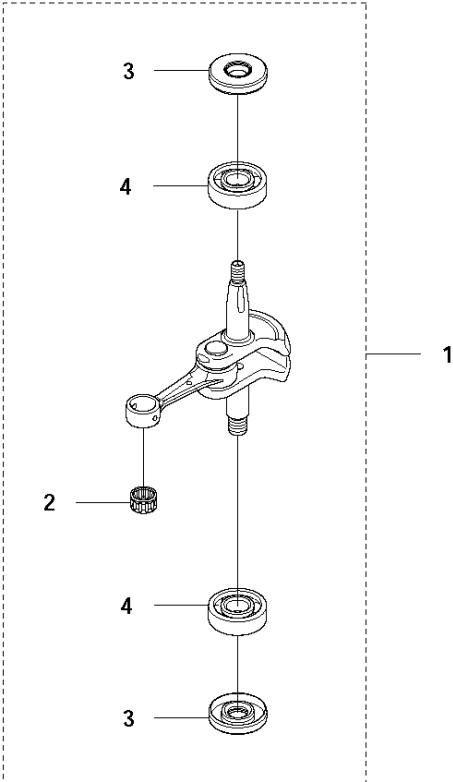

C 122HD60
CARBURETOR & AIRFILTER

CARBURETOR & AIR FILTER

122 HD60, 2011-04

Ref	Part no.	Description	Remark	Qty	Kit
1	576 64 56-01	DECAL		1	
2	537 21 32-09	KNOB		1	
3	523 01 31-01	AIR FILTER COVER		1	
4	523 01 34-01	AIR FILTER		1	
5	573 92 58-02	SCREW ITXSCFT		2	
6	523 01 25-01	CHOKE		1	
7	523 01 27-01	FILTER HOLDER ASSY		1	
8	544 10 58-02	TUBULAR RIVET		2	7
9	544 10 58-03	TUBULAR RIVET		1	7
10	731 23 14-01	HEXAGON NUT		1	7
11	523 01 24-01	CARBURETTOR ASSY		1	
12	525 54 85-01	GASKET		1	
13	574 44 40-02	SCREW ITXSCT		2	
14	576 27 75-01	BRACKET		1	
15	525 76 09-04	SCREW ITXSCM		4	
16	525 74 17-01	MANIFOLD		1	
17	522 91 13-01	TUBULAR RIVET		4	16
18	522 91 85-01	GASKET		1	

CLUTCH & GEARBOX

122 HD60, 2011-04

Ref	Part no.	Description	Remark	Qty	Kit
1	577 64 76-01	GEAR HOUSING ASSY		1	
2	738 21 01-04	BALL BEARING		2	1
3	525 52 81-01	PIN		1	1
4	506 44 93-01	CIRCLIP		1	1
5	578 43 90-01	CLUTCH ASSY		1	
6	525 52 84-01	CLUTCH DRUM ASSY		1	
7	544 21 84-03	SCREW ITXSCM		3	
8	575 65 99-01	GASKET		1	
9	523 01 36-01	EXHAUST PIPE ASSY		1	
10	525 75 51-01	SCREW ITXSCFM		1	
11	525 52 82-01	WEAR PLATE		2	
12	525 52 89-01	GEAR WHEEL SHAFT		1	
13	525 52 87-01	CONNECTING ROD		2	
14	525 52 88-01	GEAR WHEEL		1	
15	525 52 90-01	GASKET		1	
16	525 52 83-01	CAP		1	
17	525 75 51-01	SCREW ITXSCFM		6	
18	575 48 41-01	PLUG		1	

H 122HD60
CRANKCASE

CRANKCASE

122 HD60, 2011-04

Ref	Part no.	Description	Remark	Qty	Kit
1	577 66 99-01	CRANKCASE		1	
2	525 86 38-01	PIN		2	1
3	525 63 73-01	SEALING RING		2	1
4	735 31 27-10	CIRCLIP		2	1
5	525 82 50-01	SCREW ITXSCM		3	1
6	525 72 84-01	BALL BEARING		2	1
7	525 52 19-01	GASKET		1	1

J 122HD60
CRANK SHAFT

CRANKSHAFT

122 HD60, 2011-04

Ref	Part no.	Description	Remark	Qty	Kit
1	577 67 00-01	CRANKSHAFT		1	
2	575 50 49-01	NEEDLE BEARING		1	1
3	525 63 73-01	SEALING RING		2	1
4	525 72 84-01	BALL BEARING		2	1