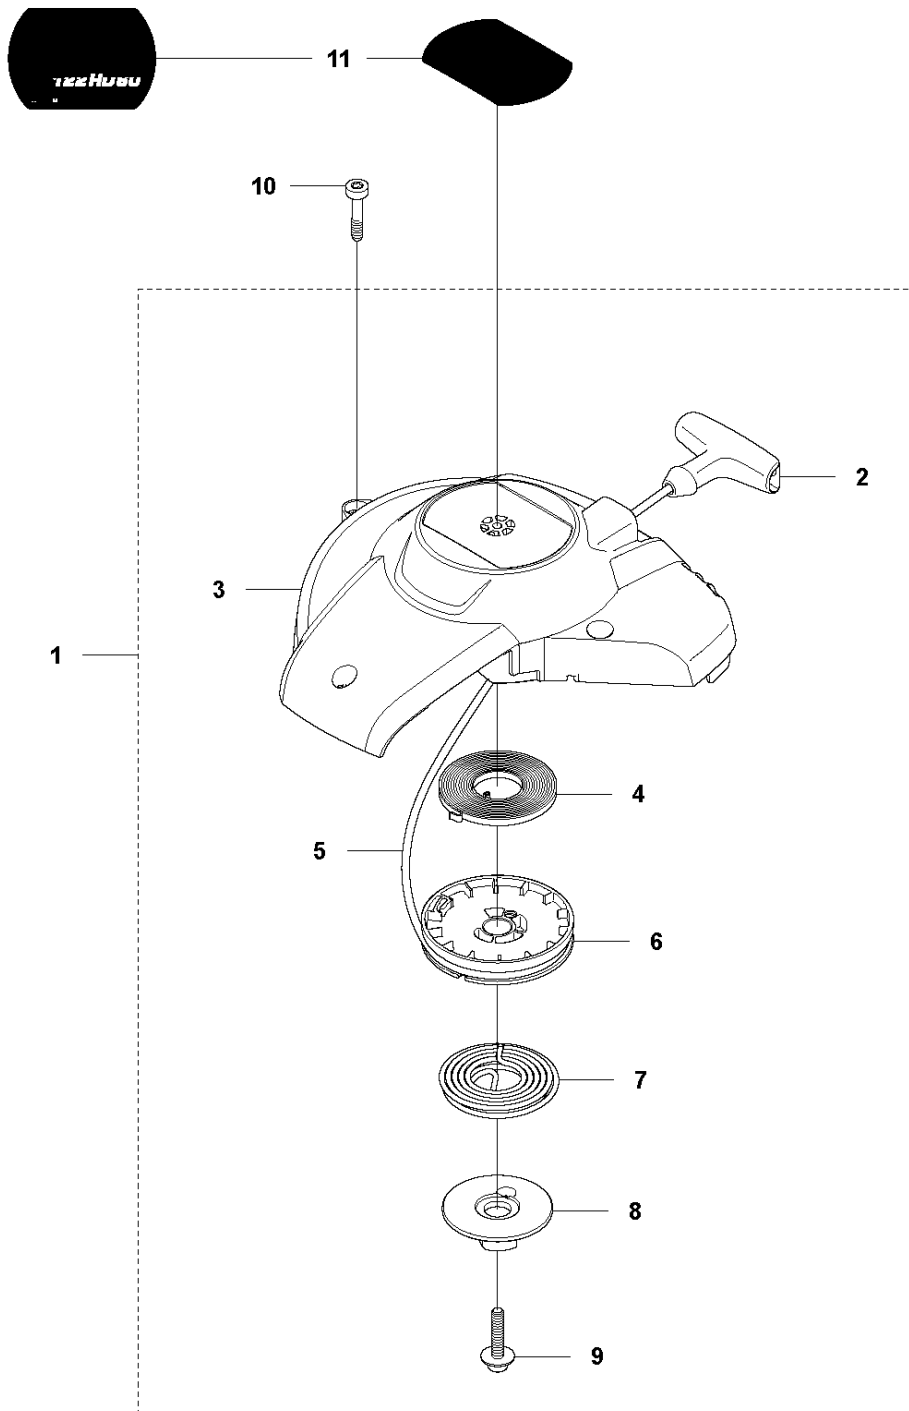

A 122HD60
STARTER

STARTER

122 HD60, 2011-04

Ref	Part no.	Description	Remark	Qty	Kit
1	523 00 92-01	STARTER ASSY		1	
2	575 48 95-01	STARTER HANDLE		1	1
3	523 00 99-01	STARTER HOUSING		1	1
4	575 89 64-01	SPRING		1	1
5	574 28 69-02	STARTER CORD		1	1
6	523 01 07-01	STARTER PULLEY		1	1
7	523 01 10-01	SPRING		1	1
8	523 01 12-01	DRIVER		1	1
9	577 22 61-03	SCREW ITXSCT		1	1
10	504 08 80-01	SCREW ITXSCM		4	
11	576 12 08-02	DECAL STARTER		1