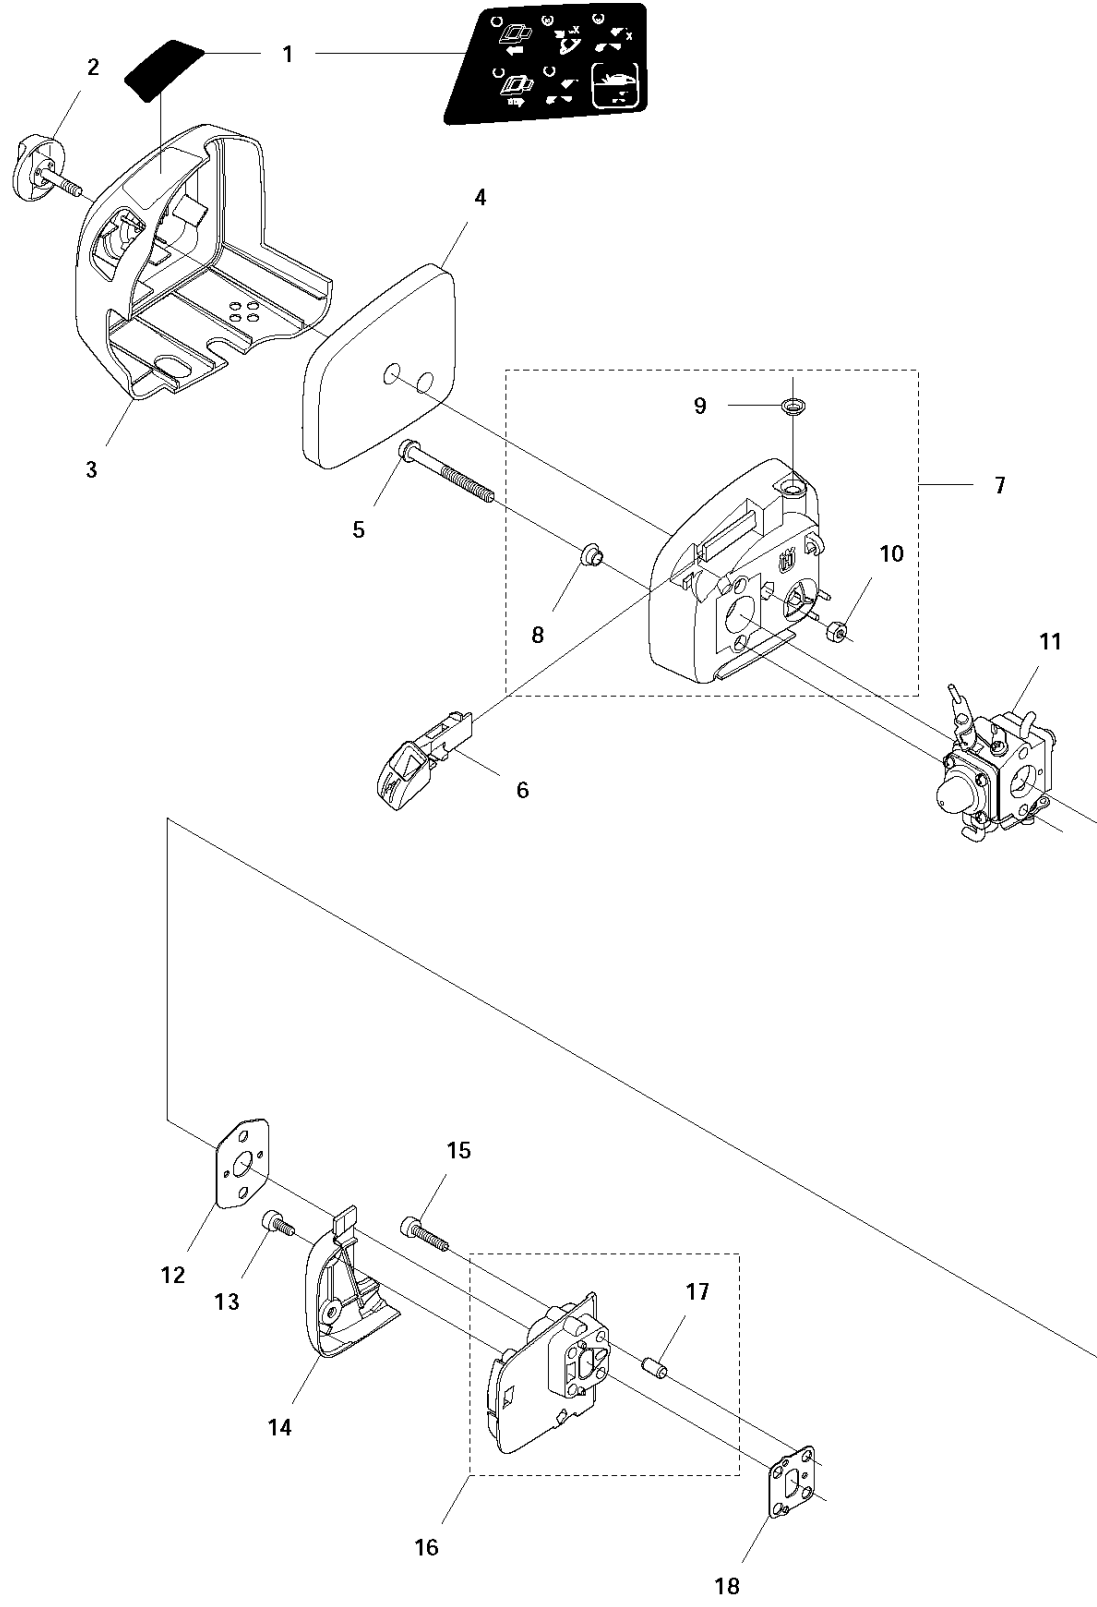

SPARE PARTS LIST

HEDGE TRIMMERS/POLE HEDGE
TRIMMERS

122 HD60, 2011-04

N 122HD60
ACCESSORIES

ACCESSORIES

122 HD60, 2011-04

Ref	Part no.	Description	Remark	Qty	Kit
1	577 50 12-01	ACCESSORY BAG		1	
2	577 76 56-01	GREASE		1	1
3	575 73 82-01	COMBINATION WRENCH		1	1
4	577 50 12-02	ACCESSORY BAG	US	1	
5	577 76 56-01	GREASE		1	4
6	575 73 82-01	COMBINATION WRENCH		1	4
7	530 03 02-70	OIL (BLUE CAP) XP 2.	OIL (BLUE CAP) XP 2	1	4
8	544 14 22-01	GREASE	UL22	1	
9	544 14 21-01	GREASE	UL21	1	
10	531 00 92-05	GREASE	Slick 50 Cartridge 400gr	1	

C 122HD60
CARBURETOR & AIRFILTER

CARBURETOR & AIR FILTER

122 HD60, 2011-04

Ref	Part no.	Description	Remark	Qty	Kit
1	576 64 56-01	DECAL		1	
2	537 21 32-09	KNOB		1	
3	523 01 31-01	AIR FILTER COVER		1	
4	523 01 34-01	AIR FILTER		1	
5	573 92 58-02	SCREW ITXSCFT		2	
6	523 01 25-01	CHOKE		1	
7	523 01 27-01	FILTER HOLDER ASSY		1	
8	544 10 58-02	TUBULAR RIVET		2	7
9	544 10 58-03	TUBULAR RIVET		1	7
10	731 23 14-01	HEXAGON NUT		1	7
11	523 01 24-01	CARBURETTOR ASSY		1	
12	525 54 85-01	GASKET		1	
13	574 44 40-02	SCREW ITXSCT		2	
14	576 27 75-01	BRACKET		1	
15	525 76 09-04	SCREW ITXSCM		4	
16	525 74 17-01	MANIFOLD		1	
17	522 91 13-01	TUBULAR RIVET		4	16
18	522 91 85-01	GASKET		1	

CLUTCH & GEARBOX

122 HD60, 2011-04

Ref	Part no.	Description	Remark	Qty	Kit
1	577 64 76-01	GEAR HOUSING ASSY		1	
2	738 21 01-04	BALL BEARING		2	1
3	525 52 81-01	PIN		1	1
4	506 44 93-01	CIRCLIP		1	1
5	578 43 90-01	CLUTCH ASSY		1	
6	525 52 84-01	CLUTCH DRUM ASSY		1	
7	544 21 84-03	SCREW ITXSCM		3	
8	575 65 99-01	GASKET		1	
9	523 01 36-01	EXHAUST PIPE ASSY		1	
10	525 75 51-01	SCREW ITXSCFM		1	
11	525 52 82-01	WEAR PLATE		2	
12	525 52 89-01	GEAR WHEEL SHAFT		1	
13	525 52 87-01	CONNECTING ROD		2	
14	525 52 88-01	GEAR WHEEL		1	
15	525 52 90-01	GASKET		1	
16	525 52 83-01	CAP		1	
17	525 75 51-01	SCREW ITXSCFM		6	
18	575 48 41-01	PLUG		1	