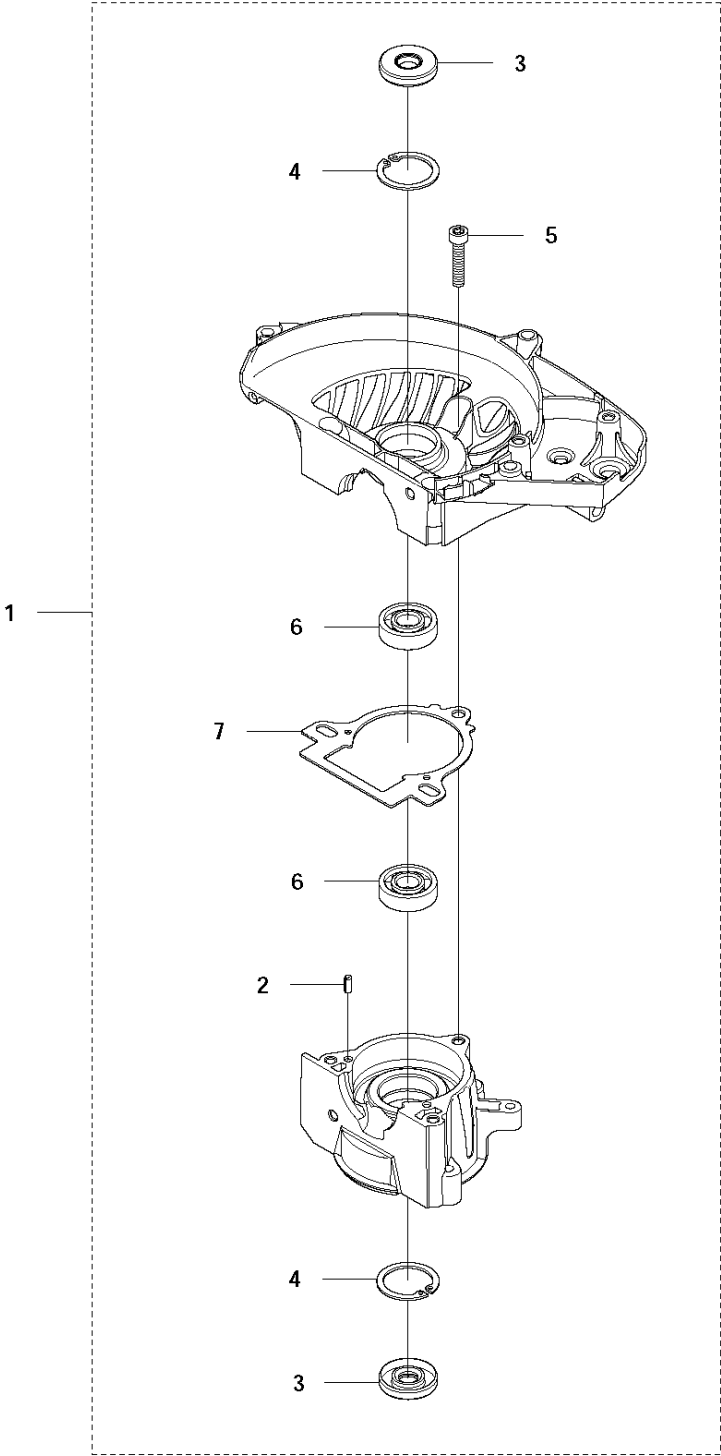

H 122HD60
CRANKCASE

CRANKCASE

122 HD60, 2011-04

Ref	Part no.	Description	Remark	Qty	Kit
1	577 66 99-01	CRANKCASE		1	
2	525 86 38-01	PIN		2	1
3	525 63 73-01	SEALING RING		2	1
4	735 31 27-10	CIRCLIP		2	1
5	525 82 50-01	SCREW ITXSCM		3	1
6	525 72 84-01	BALL BEARING		2	1
7	525 52 19-01	GASKET		1	1