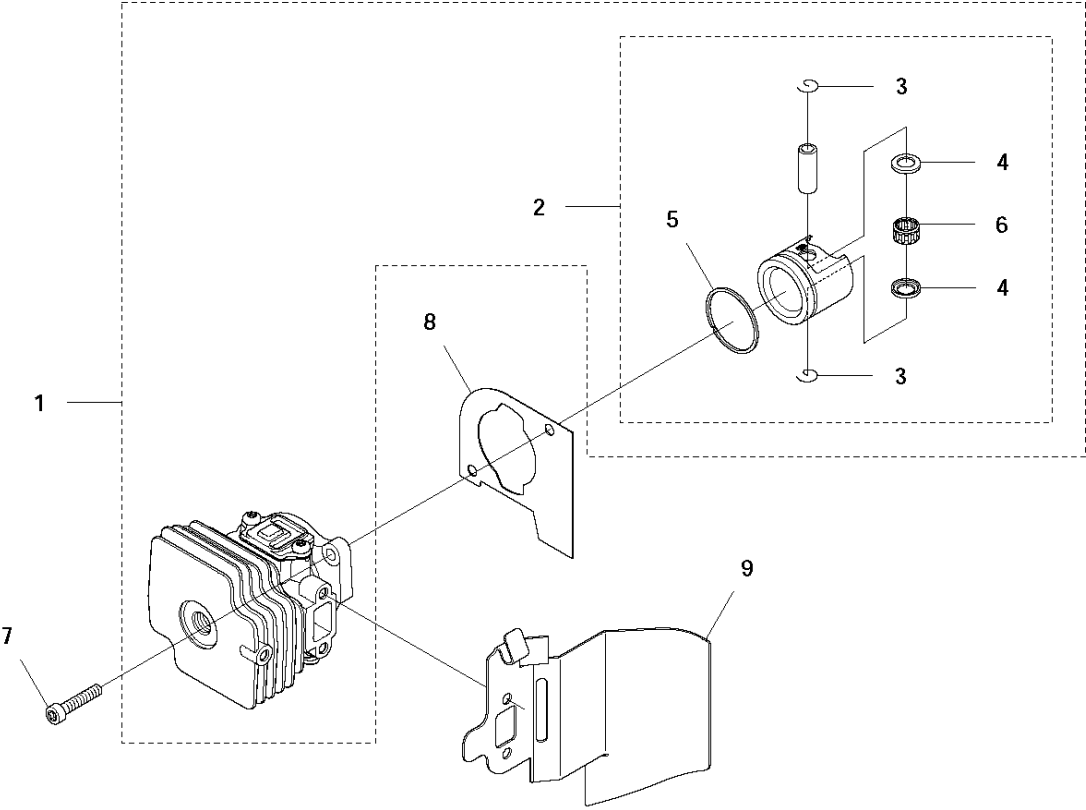

G 122HD60
CYLINDER & PISTON

CYLINDER PISTON

122 HD60, 2011-04

Ref	Part no.	Description	Remark	Qty	Kit
1	577 38 03-01	CYLINDER		1	
2	510 22 36-02	PISTON ASSY		1	1
3	737 44 08-00	CIRCLIP		2	1,2
4	525 57 77-01	WASHER		2	1,2
5	505 15 58-01	PISTON RING		1	1,2
6	575 50 49-01	NEEDLE BEARING		1	1,2
7	525 82 50-01	SCREW ITXSCM		2	
8	525 52 21-01	GASKET		1	
9	523 01 35-01	HEAT DEFLECTOR		1