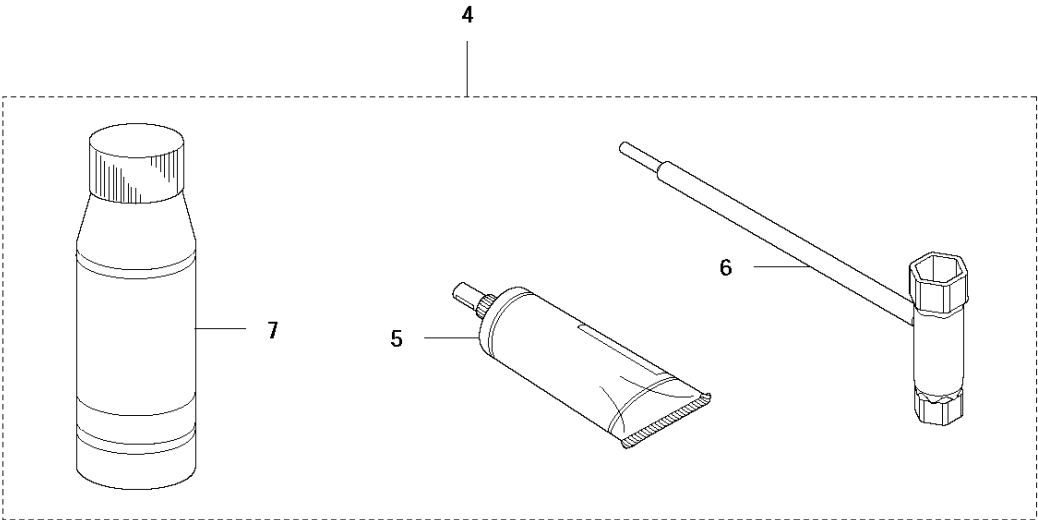

SPARE PARTS LIST

HEDGE TRIMMERS/POLE HEDGE
TRIMMERS

122 HD60, 2011-04

N 122HD60
ACCESSORIES

ACCESSORIES

122 HD60, 2011-04

Ref	Part no.	Description	Remark	Qty	Kit
1	577 50 12-01	ACCESSORY BAG		1	
2	577 76 56-01	GREASE		1	1
3	575 73 82-01	COMBINATION WRENCH		1	1
4	577 50 12-02	ACCESSORY BAG	US	1	
5	577 76 56-01	GREASE		1	4
6	575 73 82-01	COMBINATION WRENCH		1	4
7	530 03 02-70	OIL (BLUE CAP) XP 2.	OIL (BLUE CAP) XP 2	1	4
8	544 14 22-01	GREASE	UL22	1	
9	544 14 21-01	GREASE	UL21	1	
10	531 00 92-05	GREASE	Slick 50 Cartridge 400gr	1	