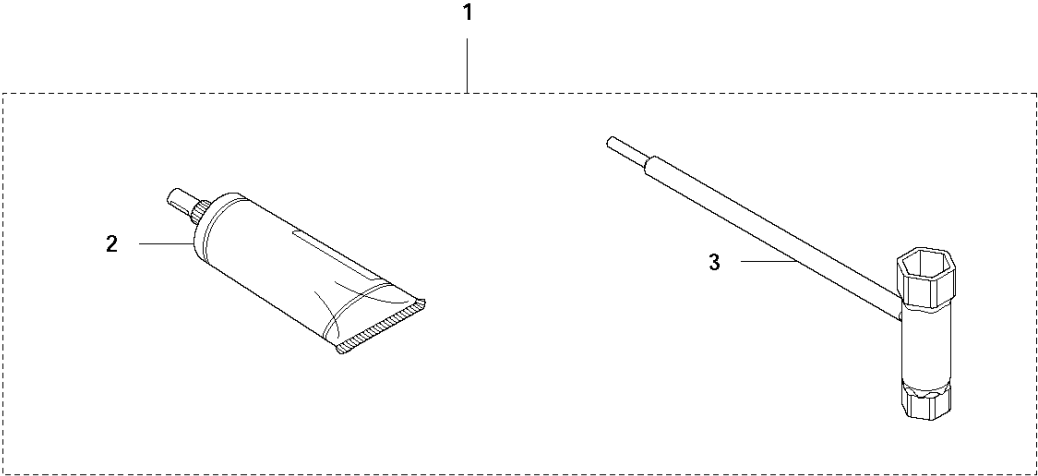

SPARE PARTS LIST

HEDGE TRIMMERS/POLE HEDGE
TRIMMERS

122 HD60, 2011-04

N 122HD60
ACCESSORIES

ACCESSORIES

122 HD60, 2011-04

Ref	Part no.	Description	Remark	Qty	Kit
1	577 50 12-01	ACCESSORY BAG		1	
2	577 76 56-01	GREASE		1	1
3	575 73 82-01	COMBINATION WRENCH		1	1
4	577 50 12-02	ACCESSORY BAG	US	1	
5	577 76 56-01	GREASE		1	4
6	575 73 82-01	COMBINATION WRENCH		1	4
7	530 03 02-70	OIL (BLUE CAP) XP 2.	OIL (BLUE CAP) XP 2	1	4
8	544 14 22-01	GREASE	UL22	1	
9	544 14 21-01	GREASE	UL21	1	
10	531 00 92-05	GREASE	Slick 50 Cartridge 400gr	1	