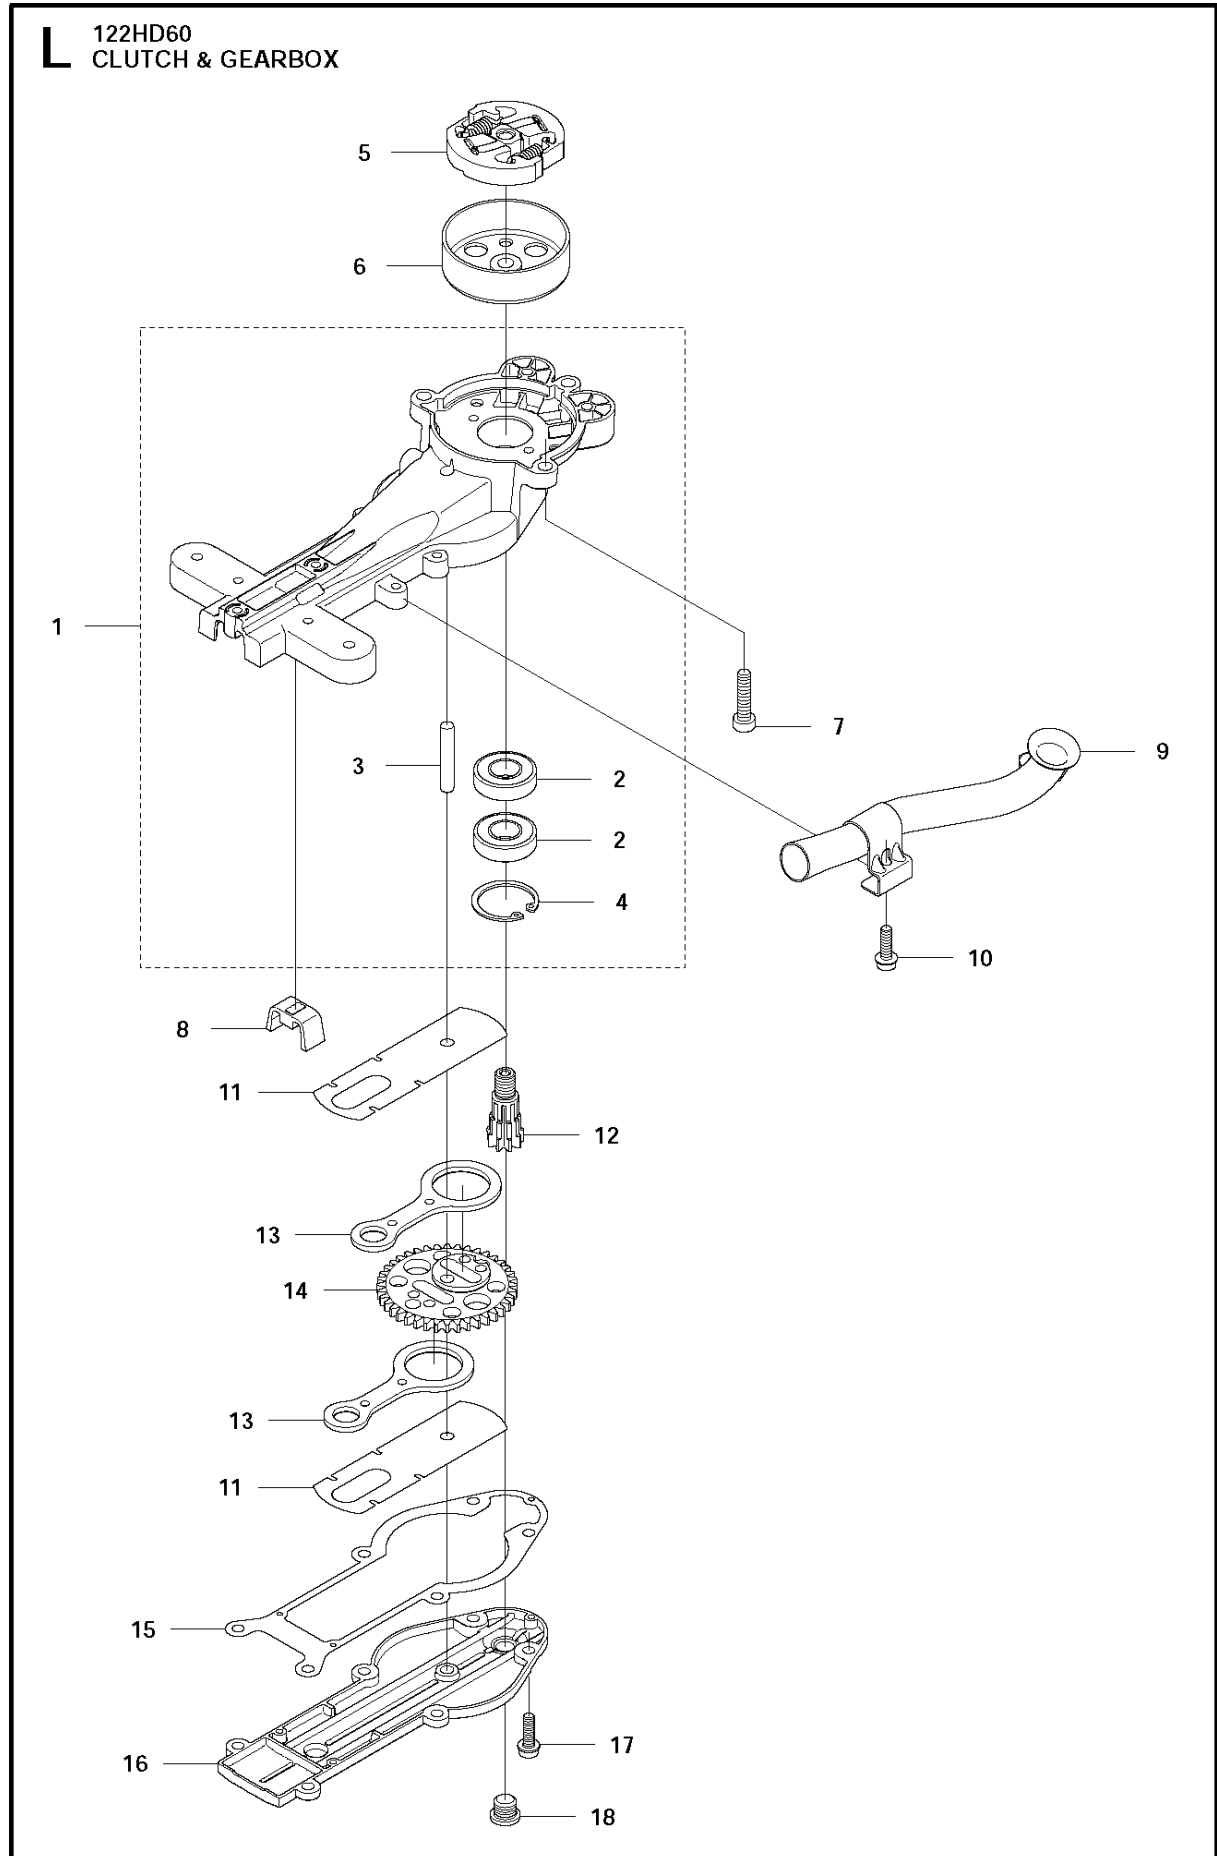

SPARE PARTS LIST

HEDGE TRIMMERS/POLE HEDGE
TRIMMERS

122 HD60, 2011-04

N 122HD60
ACCESSORIES

ACCESSORIES

122 HD60, 2011-04

Ref	Part no.	Description	Remark	Qty	Kit
1	577 50 12-01	ACCESSORY BAG		1	
2	577 76 56-01	GREASE		1	1
3	575 73 82-01	COMBINATION WRENCH		1	1
4	577 50 12-02	ACCESSORY BAG	US	1	
5	577 76 56-01	GREASE		1	4
6	575 73 82-01	COMBINATION WRENCH		1	4
7	530 03 02-70	OIL (BLUE CAP) XP 2.	OIL (BLUE CAP) XP 2	1	4
8	544 14 22-01	GREASE	UL22	1	
9	544 14 21-01	GREASE	UL21	1	
10	531 00 92-05	GREASE	Slick 50 Cartridge 400gr	1	

C 122HD60
CARBURETOR & AIRFILTER

CARBURETOR & AIR FILTER

122 HD60, 2011-04

Ref	Part no.	Description	Remark	Qty	Kit
1	576 64 56-01	DECAL		1	
2	537 21 32-09	KNOB		1	
3	523 01 31-01	AIR FILTER COVER		1	
4	523 01 34-01	AIR FILTER		1	
5	573 92 58-02	SCREW ITXSCFT		2	
6	523 01 25-01	CHOKE		1	
7	523 01 27-01	FILTER HOLDER ASSY		1	
8	544 10 58-02	TUBULAR RIVET		2	7
9	544 10 58-03	TUBULAR RIVET		1	7
10	731 23 14-01	HEXAGON NUT		1	7
11	523 01 24-01	CARBURETTOR ASSY		1	
12	525 54 85-01	GASKET		1	
13	574 44 40-02	SCREW ITXSCT		2	
14	576 27 75-01	BRACKET		1	
15	525 76 09-04	SCREW ITXSCM		4	
16	525 74 17-01	MANIFOLD		1	
17	522 91 13-01	TUBULAR RIVET		4	16
18	522 91 85-01	GASKET		1	

CLUTCH & GEARBOX

122 HD60, 2011-04

Ref	Part no.	Description	Remark	Qty	Kit
1	577 64 76-01	GEAR HOUSING ASSY		1	
2	738 21 01-04	BALL BEARING		2	1
3	525 52 81-01	PIN		1	1
4	506 44 93-01	CIRCLIP		1	1
5	578 43 90-01	CLUTCH ASSY		1	
6	525 52 84-01	CLUTCH DRUM ASSY		1	
7	544 21 84-03	SCREW ITXSCM		3	
8	575 65 99-01	GASKET		1	
9	523 01 36-01	EXHAUST PIPE ASSY		1	
10	525 75 51-01	SCREW ITXSCFM		1	
11	525 52 82-01	WEAR PLATE		2	
12	525 52 89-01	GEAR WHEEL SHAFT		1	
13	525 52 87-01	CONNECTING ROD		2	
14	525 52 88-01	GEAR WHEEL		1	
15	525 52 90-01	GASKET		1	
16	525 52 83-01	CAP		1	
17	525 75 51-01	SCREW ITXSCFM		6	
18	575 48 41-01	PLUG		1	