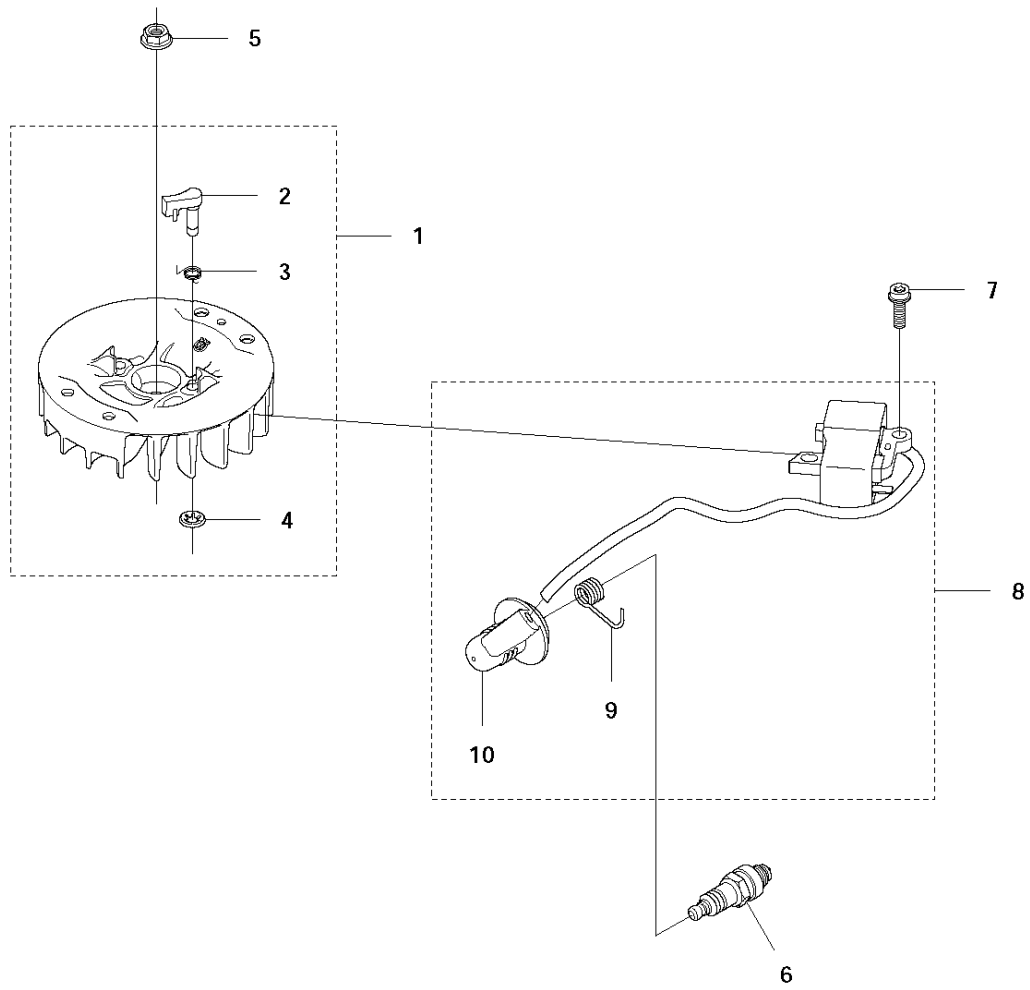

E 122HD60
IGNITION SYSTEM

IGNITION SYSTEM

122 HD60, 2011-04

Ref	Part no.	Description	Remark	Qty	Kit
1	525 73 95-01	FLYWHEEL ASSY		1	
2	525 63 71-01	STARTER PAWL		2	1
3	573 95 15-01	SPRING		2	1
4	735 58 30-00	WASHER		2	1
5	731 71 16-51	HEXAGON NUT FLANGED		1	
6	503 23 54-01	SPARK PLUG		1	
7	525 75 51-01	SCREW ITXSCFM		2	
8	525 87 33-01	IGNITION MODULE		1	
9	501 48 56-01	CONTACT SPRING		1	8
10	577 57 25-01	SPARK PLUG CAP		1	8