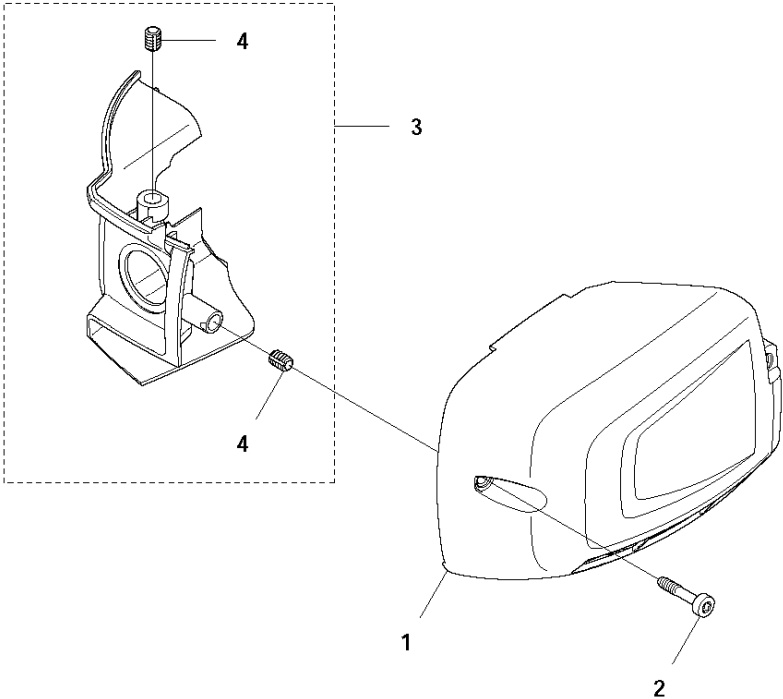

B 122HD60
CYLINDER COVER

CYLINDER COVER

122 HD60, 2011-04

Ref	Part no.	Description	Remark	Qty	Kit
1	525 74 47-01	HEAT PROTECTOR		1	
2	504 08 80-01	SCREW ITXSCM		2	
3	575 43 47-01	CYLINDER COVER ASSY		1	
4	575 43 46-01	THREAD BUSHING		2	3