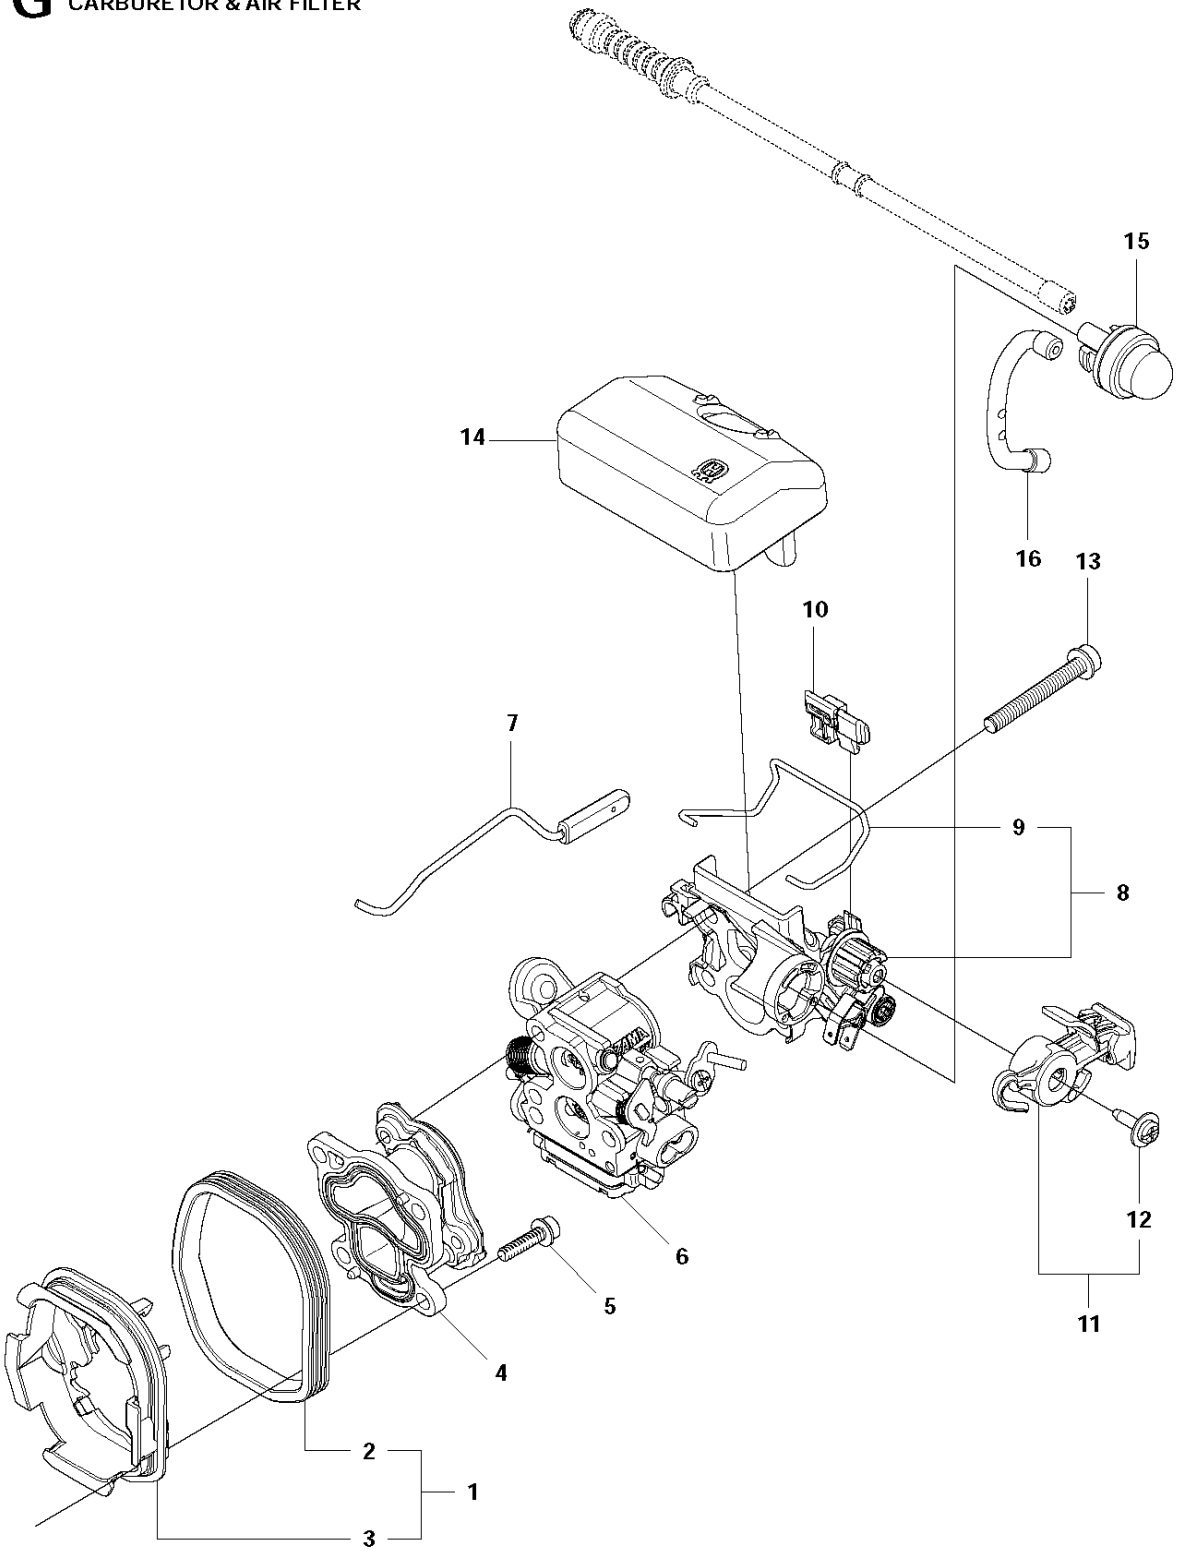

G 140, 140e
CARBURETOR & AIR FILTER

CARBURETOR & AIR FILTER

140, 2012-01

Ref	Part no.	Description	Remark	Qty	Kit
1	504 72 47-01	INSULATION WALL		1	
2	504 72 45-01	INSULATION WALL		1	1
3	504 72 44-01	INSULATION WALL		1	1
4	504 20 12-01	INLET PIPE		1	
5	503 20 02-16	SCREW IHSCFM		4	
6	506 45 05-01	CARBURETTOR		1	
7	544 28 44-01	THROTTLE ROD ASSY		1	
8	544 97 64-01	FILTER HOLDER		1	
9	544 39 26-01	SHACKLE		1	8
10	504 71 25-01	GUIDE		1	
11	544 84 43-02	CONTROL		1	
12	544 97 66-01	SCREW		1	11
13	503 20 02-40	SCREW IHSCFM		3	
14	544 80 54-02	AIR FILTER	44 MICRON	1	
14	544 80 54-03	AIR FILTER	FELT	1	
15	503 93 66-01	PRIMER HOUSING		1	
16	544 40 19-01	HOSE		1