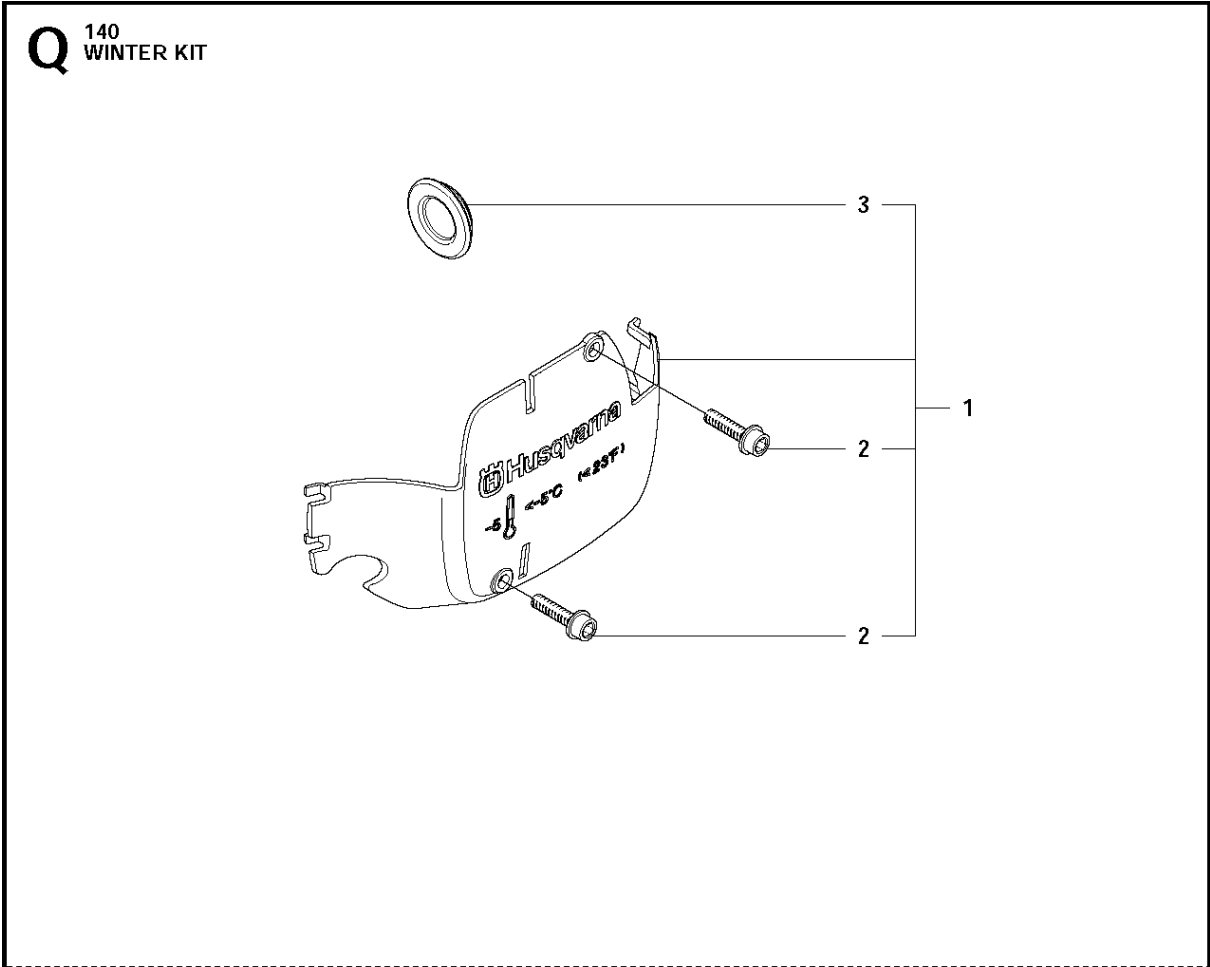

WINTER KIT

140, 2012-01

Ref	Part no.	Description	Remark	Qty	Kit
1	505 45 04-01	WINTER KIT		1	
2	503 21 70-16	SCREW CCRPANT		2	1
3	503 40 59-01	WINTER PLUG		1	1