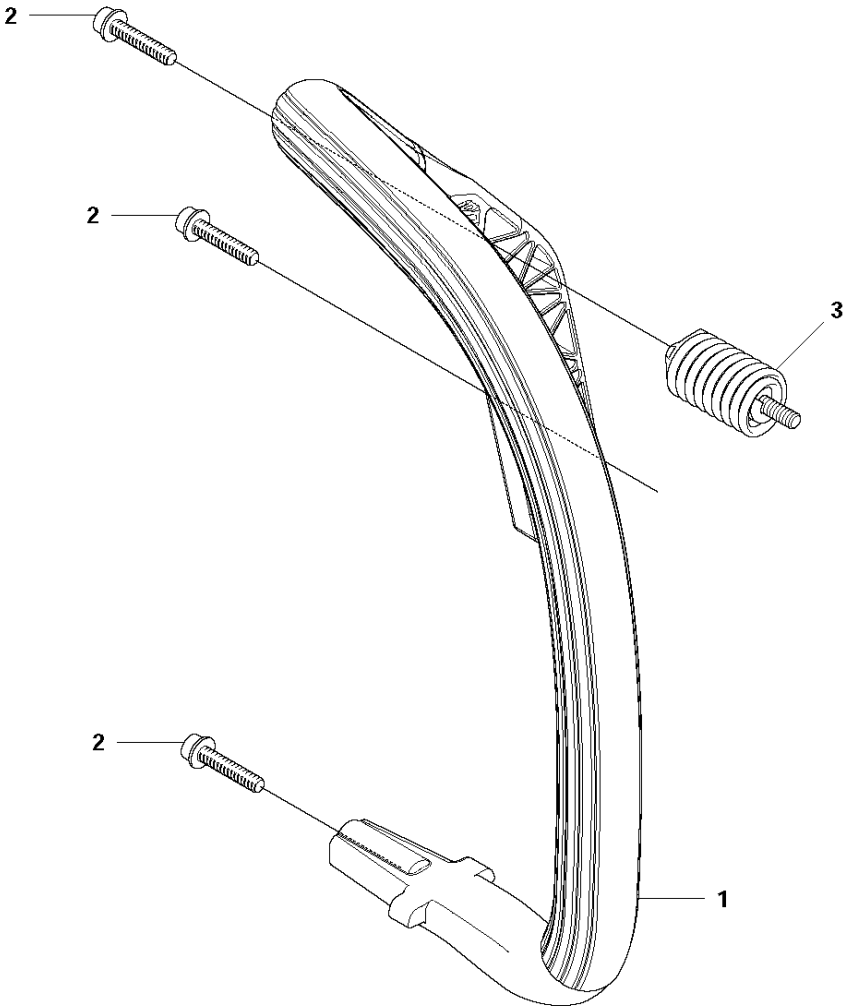

M 140, 140e
HANDLE

HANDLE

140, 2012-01

Ref	Part no.	Description	Remark	Qty	Kit
1	544 28 40-01	FRONT HANDLE		1	
2	503 21 88-76	SCREW IHSCFT		3	
3	503 89 83-01	ANTIVIBRATION ELEMENT		1