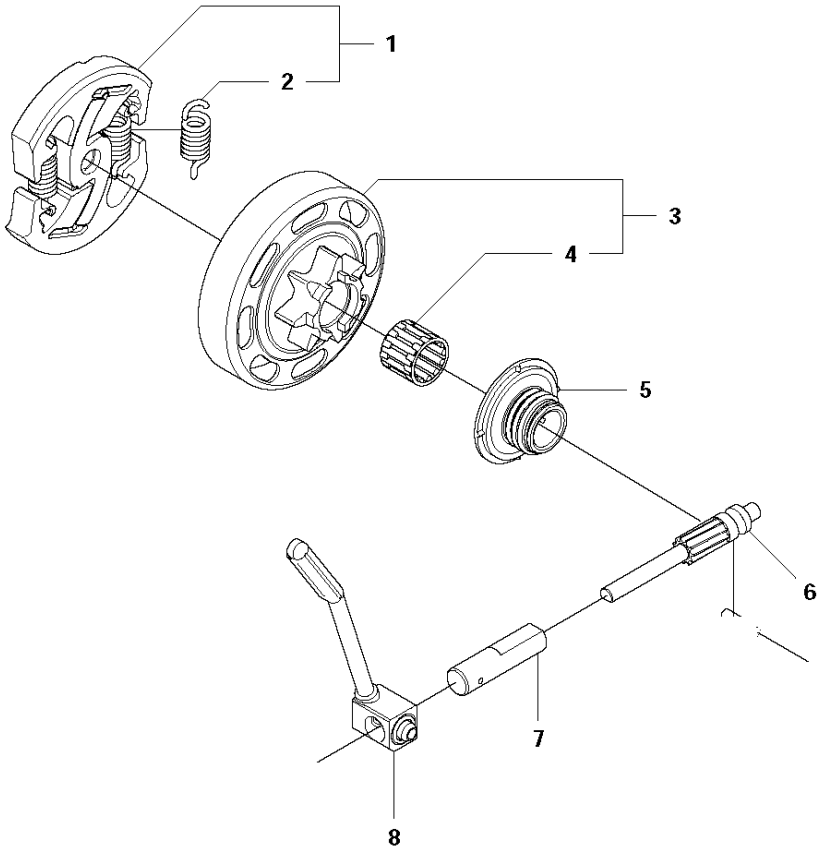

A2 140
CHAIN BRAKE & CLUTCH COVER

CHAIN BRAKE & CLUTCH COVER

140, 2012-01

Ref	Part no.	Description	Remark	Qty	Kit
1	501 38 82-01	CLUTCH COVER ASSY			
2	735 31 08-20	E-CLIP		1	1
3	537 28 66-01	PAWL		1	1
4	540 06 33-01	CHAIN GUIDE		1	1
5	537 01 74-01	BEARING SLEEVE		1	1
6	503 89 08-02	KNEE JOINT ASSY		1	1
7	505 89 26-01	BRAKE SPRING		1	1
8	503 85 52-01	GUIDE BUSHING		1	1
9	544 24 85-01	COVER LID		1	1
10	503 21 70-10	SCREW CCRPANT		7	1
11	544 25 31-01	WEAR PROTECTION		1	1
12	544 30 60-01	BRAKE BAND ASSY		1	1
13	503 89 29-01	PIN KNEE-JOINT		1	1
14	537 39 70-01	WORM SCREW		1	1
15	537 07 94-02	WORM WHEEL		1	1
16	740 48 07-02	O-RING		1	1
17	503 23 00-63	WASHER		1	1
18	544 37 68-01	LABEL		1	1
19	503 22 00-01	HEXAGON NUT FLANGE		1	

B 140, 140e
CLUTCH & OIL PUMP

CLUTCH & OIL PUMP

140, 2012-01

Ref	Part no.	Description	Remark	Qty	Kit
1	575 56 80-01	CLUTCH ASSY		1	
2	574 71 88-01	CLUTCH SPRING		2	1
3	578 25 71-01	CLUTCH DRUM		1	
4	503 53 92-01	NEEDLE BEARING		1	3
5	544 21 24-02	WORM GEAR		1	
6	540 05 79-01	PUMP PISTON		1	
7	537 15 48-01	PUMP CYLINDER		1	
8	544 08 42-01	OIL HOSE		1	