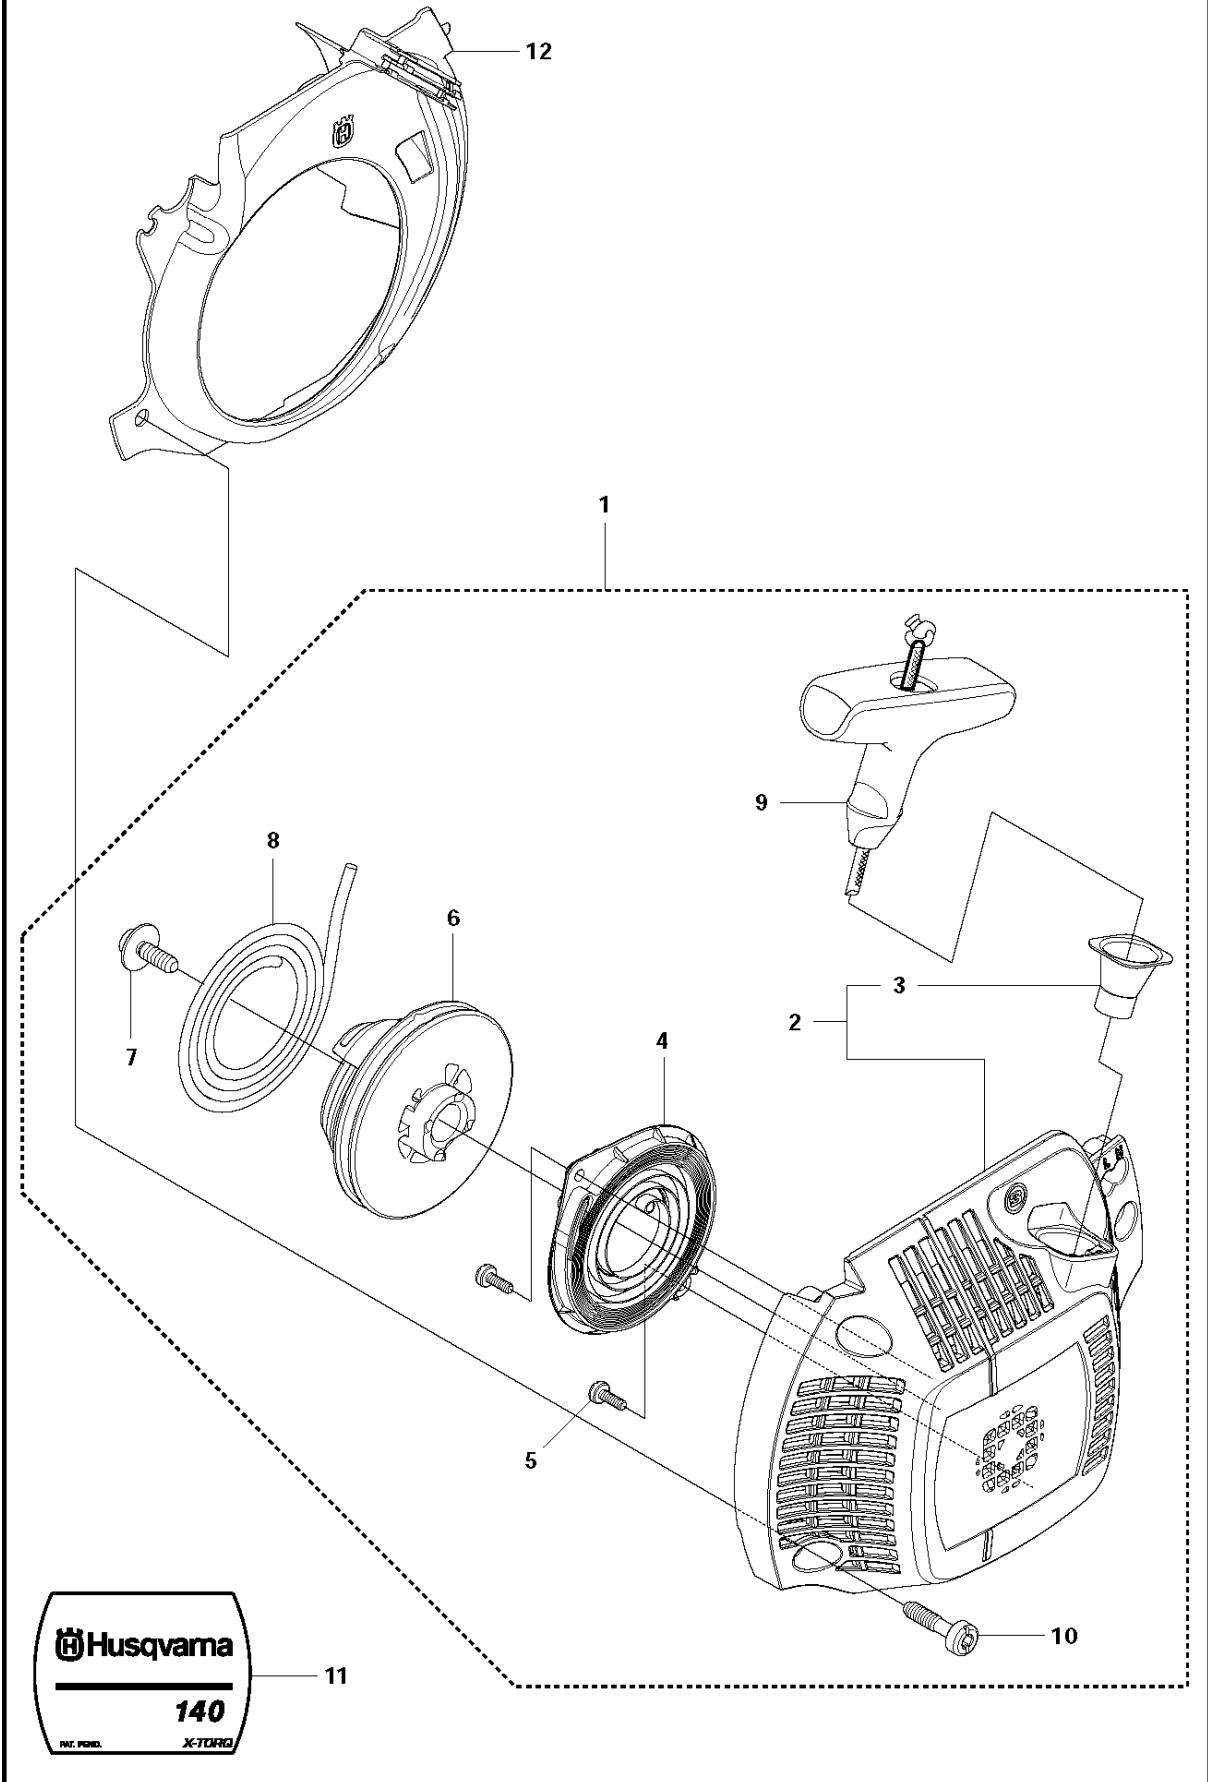

D2 140
STARTER

STARTER

140, 2012-01

Ref	Part no.	Description	Remark	Qty	Kit
1	504 59 70-02	STARTER ASSY		1	
2	504 59 69-01	STARTER		1	1
3	537 28 32-01	REINFORCEMENT SLEEVE		1	1, 2
4	540 05 75-02	SPRING CASSETTE ASSY		1	1
5	503 21 28-10	SCREW CCRPANT		2	1
6	504 59 71-01	STARTER PULLEY		1	1
7	503 21 77-16	SCREW IHST		1	1
8	505 30 51-25	STARTER CORD		1	1
9	537 23 25-01	STARTER HANDLE		1	1
10	503 21 73-21	SCREW CIHSCTO		4	1
11	504 54 68-04	LABEL		1	
12	544 19 71-01	COOLING AIR CONDUCTOR		1