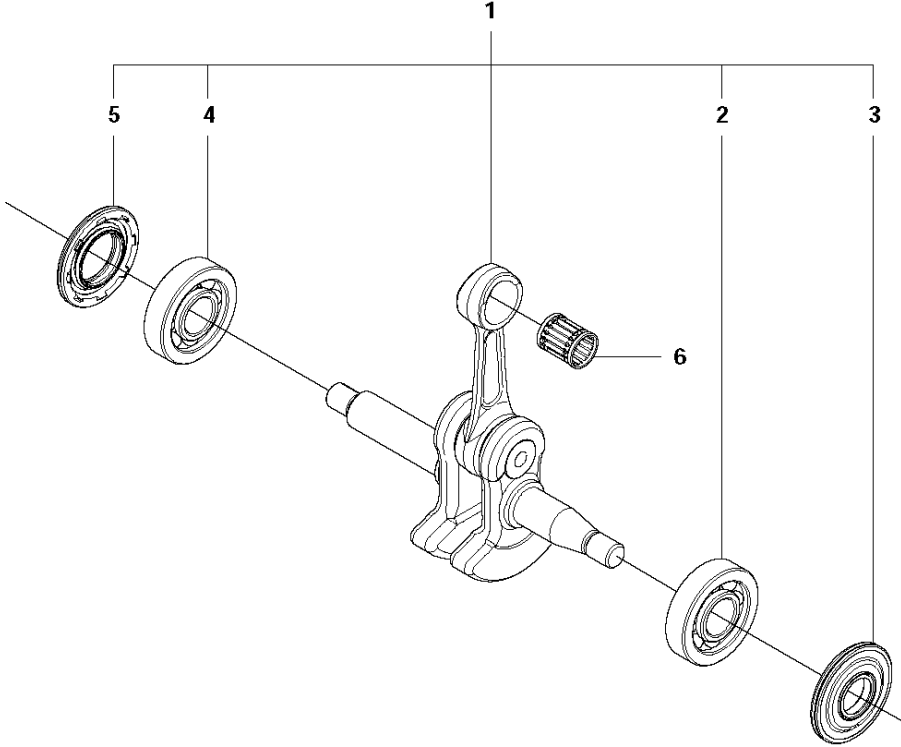

J 140, 140e
CRANKSHAFT

CRANKSHAFT

140, 2012-01

Ref	Part no.	Description	Remark	Qty	Kit
1	525 60 46-01	CRANKSHAFT ASSY		1	
2	544 24 87-02	BALL BEARING		1	1
3	544 25 12-01	SEALING		1	1
4	544 24 88-02	BALL BEARING		1	1
5	544 25 13-01	SEALING		1	1
6	503 41 41-01	NEEDLE BEARING		1