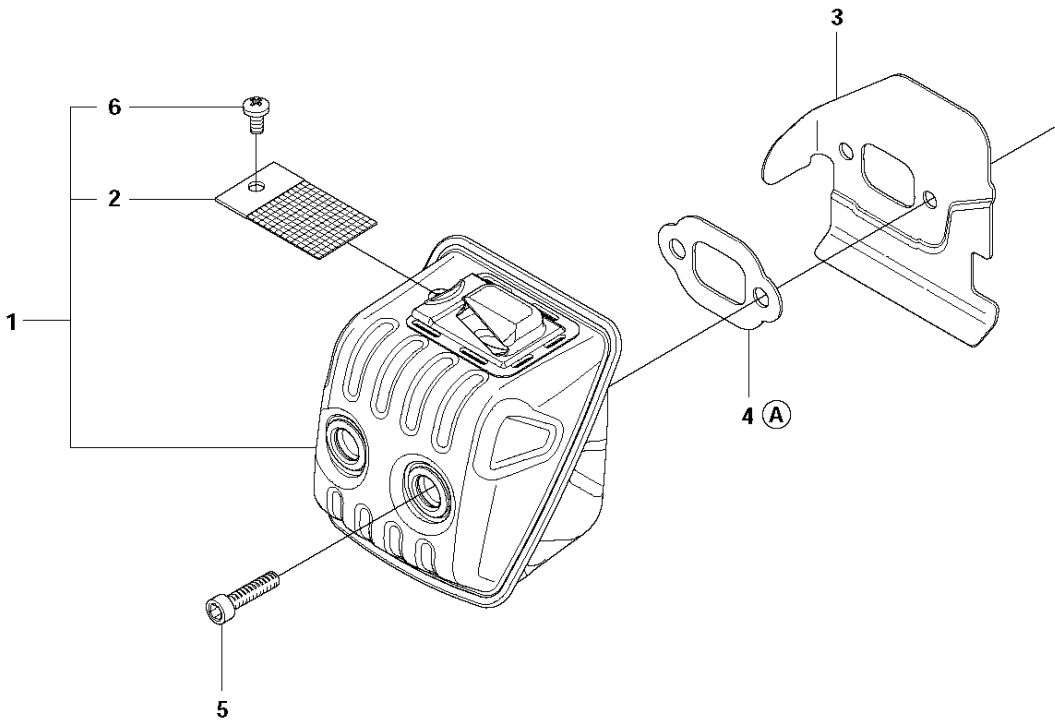

F 140, 140e
MUFFLER

7
Ⓐ 504 79 40-01
Set of gaskets

MUFFLER

140, 2012-01

Ref	Part no.	Description	Remark	Qty	Kit
1	544 14 77-02	MUFFLER ASSY		1	
2	503 86 36-01	SPARK ARRESTOR SCREEN		1	1
3	501 32 31-01	HEAT DEFLECTOR		1	
4	544 08 44-01	GASKET		1	7
5	725 53 68-55	SCREW IHSCM		2	
6	724 12 87-59	SCREW CRPANM		1	1
7	504 79 40-01	GASKET		1