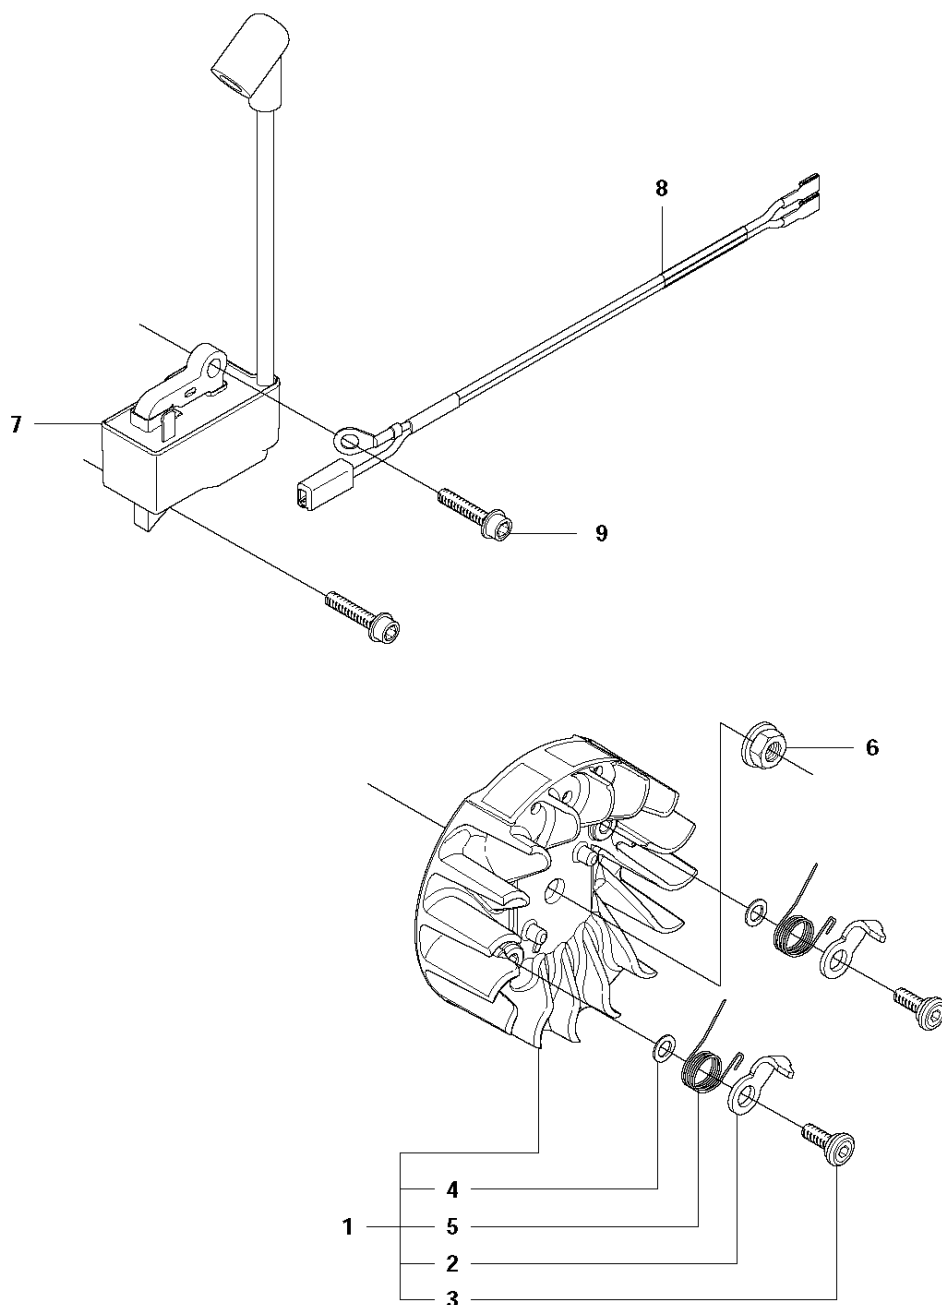

M 140, 140e
HANDLE

HANDLE

140, 2012-01

Ref	Part no.	Description	Remark	Qty	Kit
1	544 28 40-01	FRONT HANDLE		1	
2	503 21 88-76	SCREW IHSCFT		3	
3	503 89 83-01	ANTIVIBRATION ELEMENT		1	

E 140, 140e
IGNITION SYSTEM