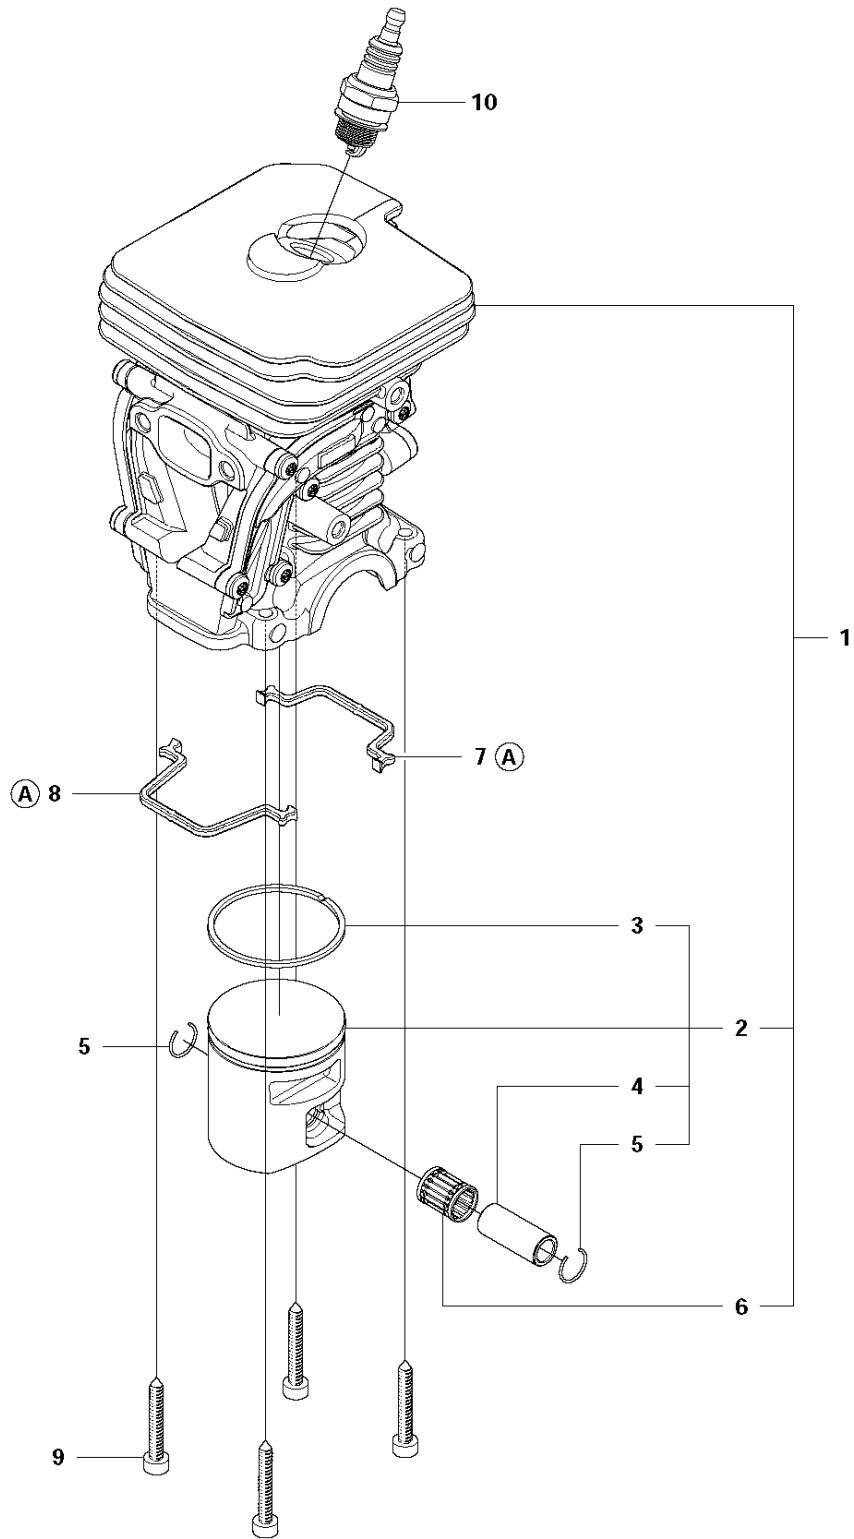

B 140, 140e
CLUTCH & OIL PUMP

CLUTCH & OIL PUMP

140, 2012-01

Ref	Part no.	Description	Remark	Qty	Kit
1	575 56 80-01	CLUTCH ASSY		1	
2	574 71 88-01	CLUTCH SPRING		2	1
3	578 25 71-01	CLUTCH DRUM		1	
4	503 53 92-01	NEEDLE BEARING		1	3
5	544 21 24-02	WORM GEAR		1	
6	540 05 79-01	PUMP PISTON		1	
7	537 15 48-01	PUMP CYLINDER		1	
8	544 08 42-01	OIL HOSE		1	

CRANKCASE

140, 2012-01

Ref	Part no.	Description	Remark	Qty	Kit
1	544 93 25-03	CRANKCASE ASSY		1	
2	503 87 58-02	STIFFENING PLATE		1	1
3	503 87 54-02	BAR BOLT		1	1
4	537 33 46-01	BAR BOLT		1	1
5	544 03 64-01	BAR BOLT		1	1
6	503 24 09-05	NEEDLE ROLLER		1	1
7	530 02 61-19	CHECK VALVE		1	1
8	537 40 35-01	FILTER		1	1
9	544 08 33-01	OIL SCREEN		1	1
10	544 33 16-01	GUIDE PIN		3	1
11	503 86 93-01	CARBURETTOR MOUNTING		1	
12	544 11 12-01	TANK CAP ASSY		1	
13	537 21 50-01	SEALING		1	12
14	503 57 89-01	HOLDER		1	12
15	503 88 63-01	CHAIN CATCHER PIN		1	
16	503 21 88-76	SCREW IHSCFT		2	
17	501 00 76-01	LATERAL SUPPORT		1	
18	503 21 51-03	SCREW IHSCFT		1	
19	544 28 46-01	CHAIN GUIDE PLATE		1	
20	503 21 70-10	SCREW CCRPANT		1	
21	544 28 65-01	INDRE BARKSTØD		1	
22	503 21 75-20	SCREW IHSCFT		2	
23	544 25 15-01	HAND GUARD		1	
24	503 89 24-01	LOCK		1	
25	503 89 30-01	SCREW		2	
26	503 43 65-01	POSITION SPRING		1	

C 140, 140e
CYLINDER COVER

CYLINDER COVER

140, 2012-01

Ref	Part no.	Description	Remark	Qty	Kit
1	504 79 02-01	CYLINDER COVER ASSY		1	
2	522 73 60-01	LABEL		1	1
3	503 89 47-01	SNAP		3	

H 140, 140e
CYLINDER PISTON

11
Ⓐ 504 79 40-01
Set of gaskets

CYLINDER PISTON

140, 2012-01

Ref	Part no.	Description	Remark	Qty	Kit
1	504 73 51-03	CYLINDER		1	
2	502 62 50-02	PISTON ASSY		1	1
3	544 40 59-01	PISTON RING		1	2
4	544 40 60-01	PISTON PIN		1	2
5	537 39 99-01	CIRCLIP		2	2
6	503 41 41-01	NEEDLE BEARING		1	1
7	544 39 60-01	GASKET		1	11
8	544 39 59-01	GASKET		1	11
9	725 53 33-55	SCREW IHSCM		4	
10	503 23 51-11	SPARK PLUG		1	
11	504 79 40-01	GASKET		1	