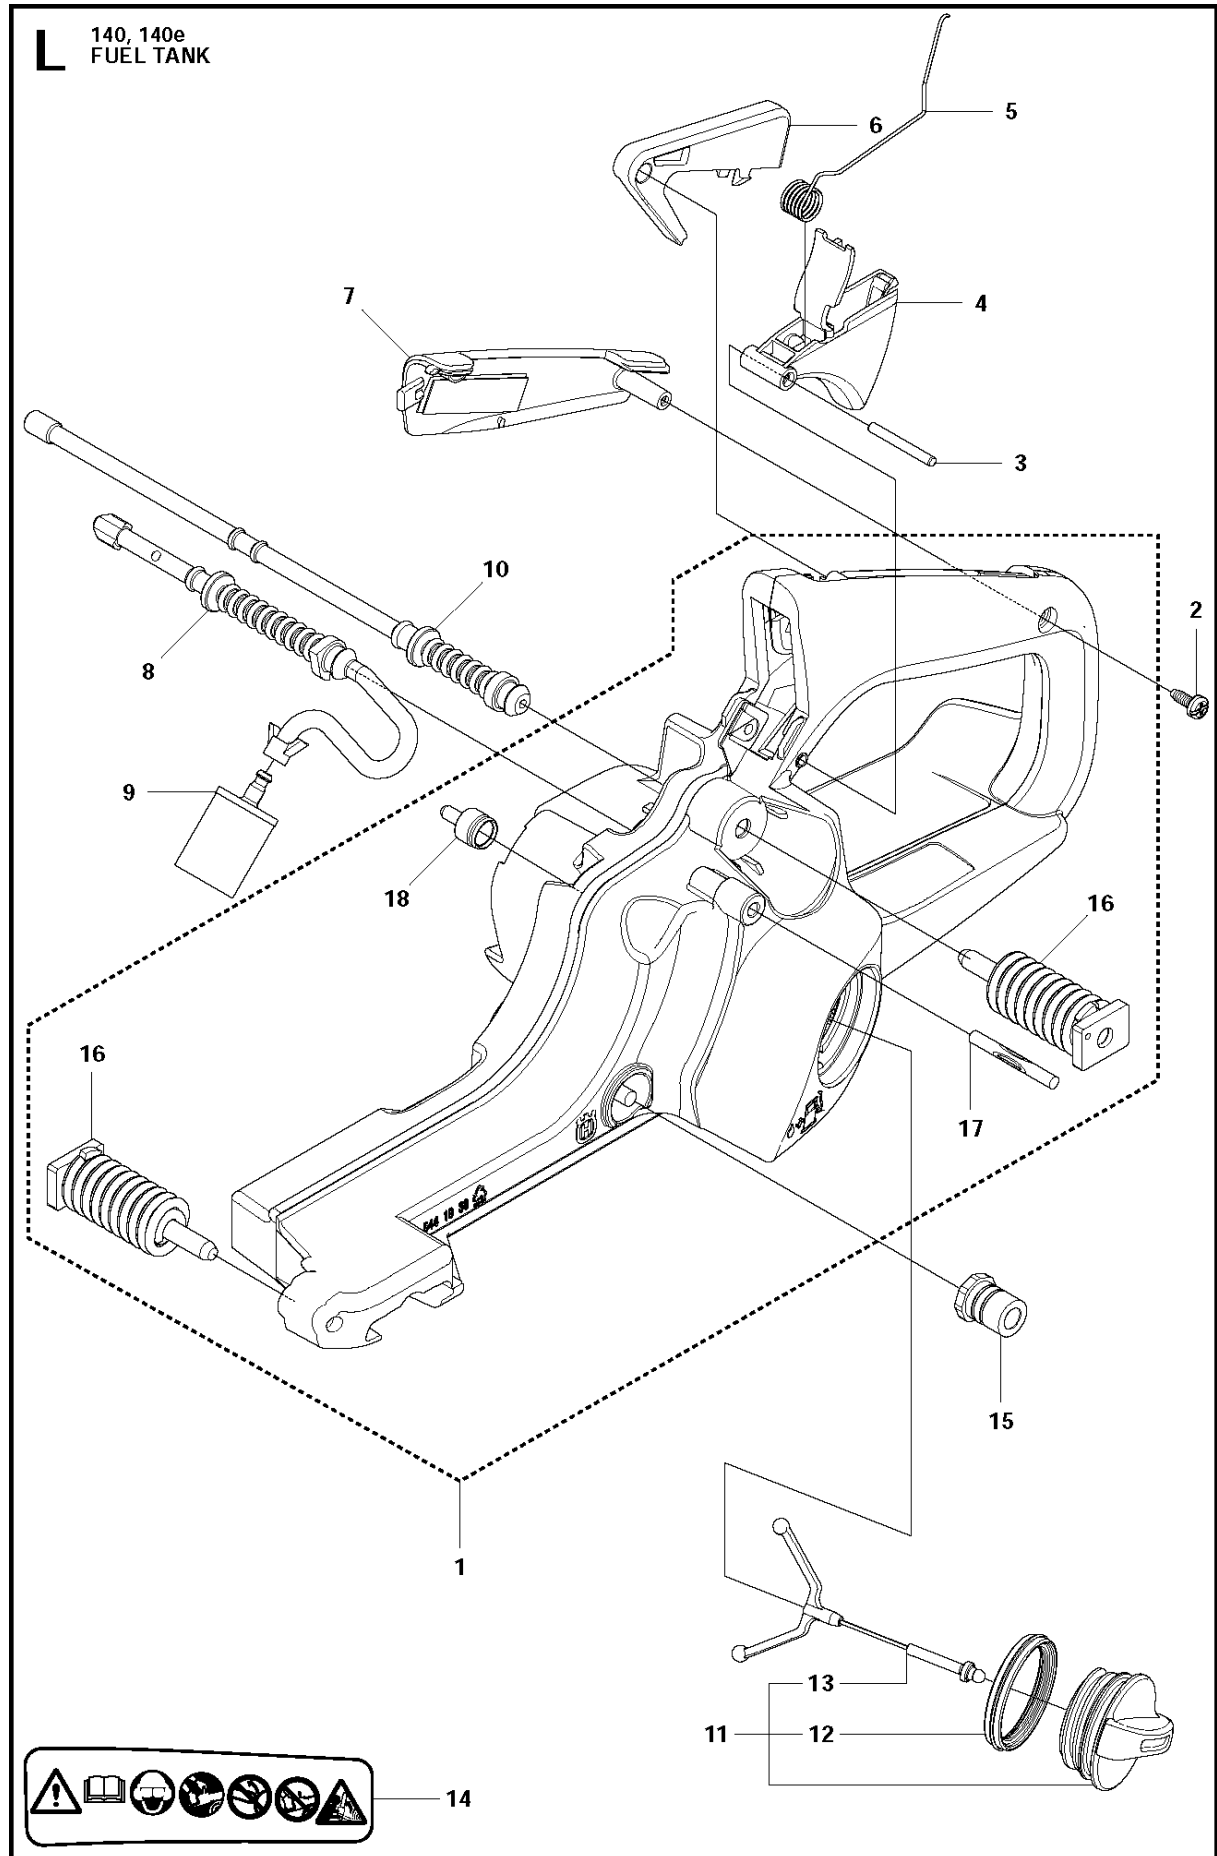

FUEL TANK

140, 2012-01

Ref	Part no.	Description	Remark	Qty	Kit
1	544 19 38-07	FUEL TANK		1	
2	503 21 28-10	SCREW CCRPANT		1	
3	720 18 25-20	PARALLEL PIN		1	
4	544 96 85-01	THROTTLE CONTROL		1	
5	544 09 99-01	SPRING		1	
6	544 28 41-01	THROTTLE LOCKOUT		1	
7	544 28 49-01	HANDLE INSERT		1	
8	544 12 86-01	FUEL HOSE		1	
9	503 44 32-01	FILTER		1	
10	544 12 97-01	RETURN HOSE		1	
11	544 11 12-01	TANK CAP ASSY		1	
12	537 21 50-01	SEALING		1	11
13	503 57 89-01	HOLDER		1	11
14	544 37 50-01	LABEL		1	
15	501 00 76-01	LATERAL SUPPORT		1	
16	504 79 56-01	ANTIVIBRATION ELEMENT		2	1
17	721 12 63-39	GROOVED PIN		1	1
18	537 35 95-01	TANK VENT ASSY		1	1