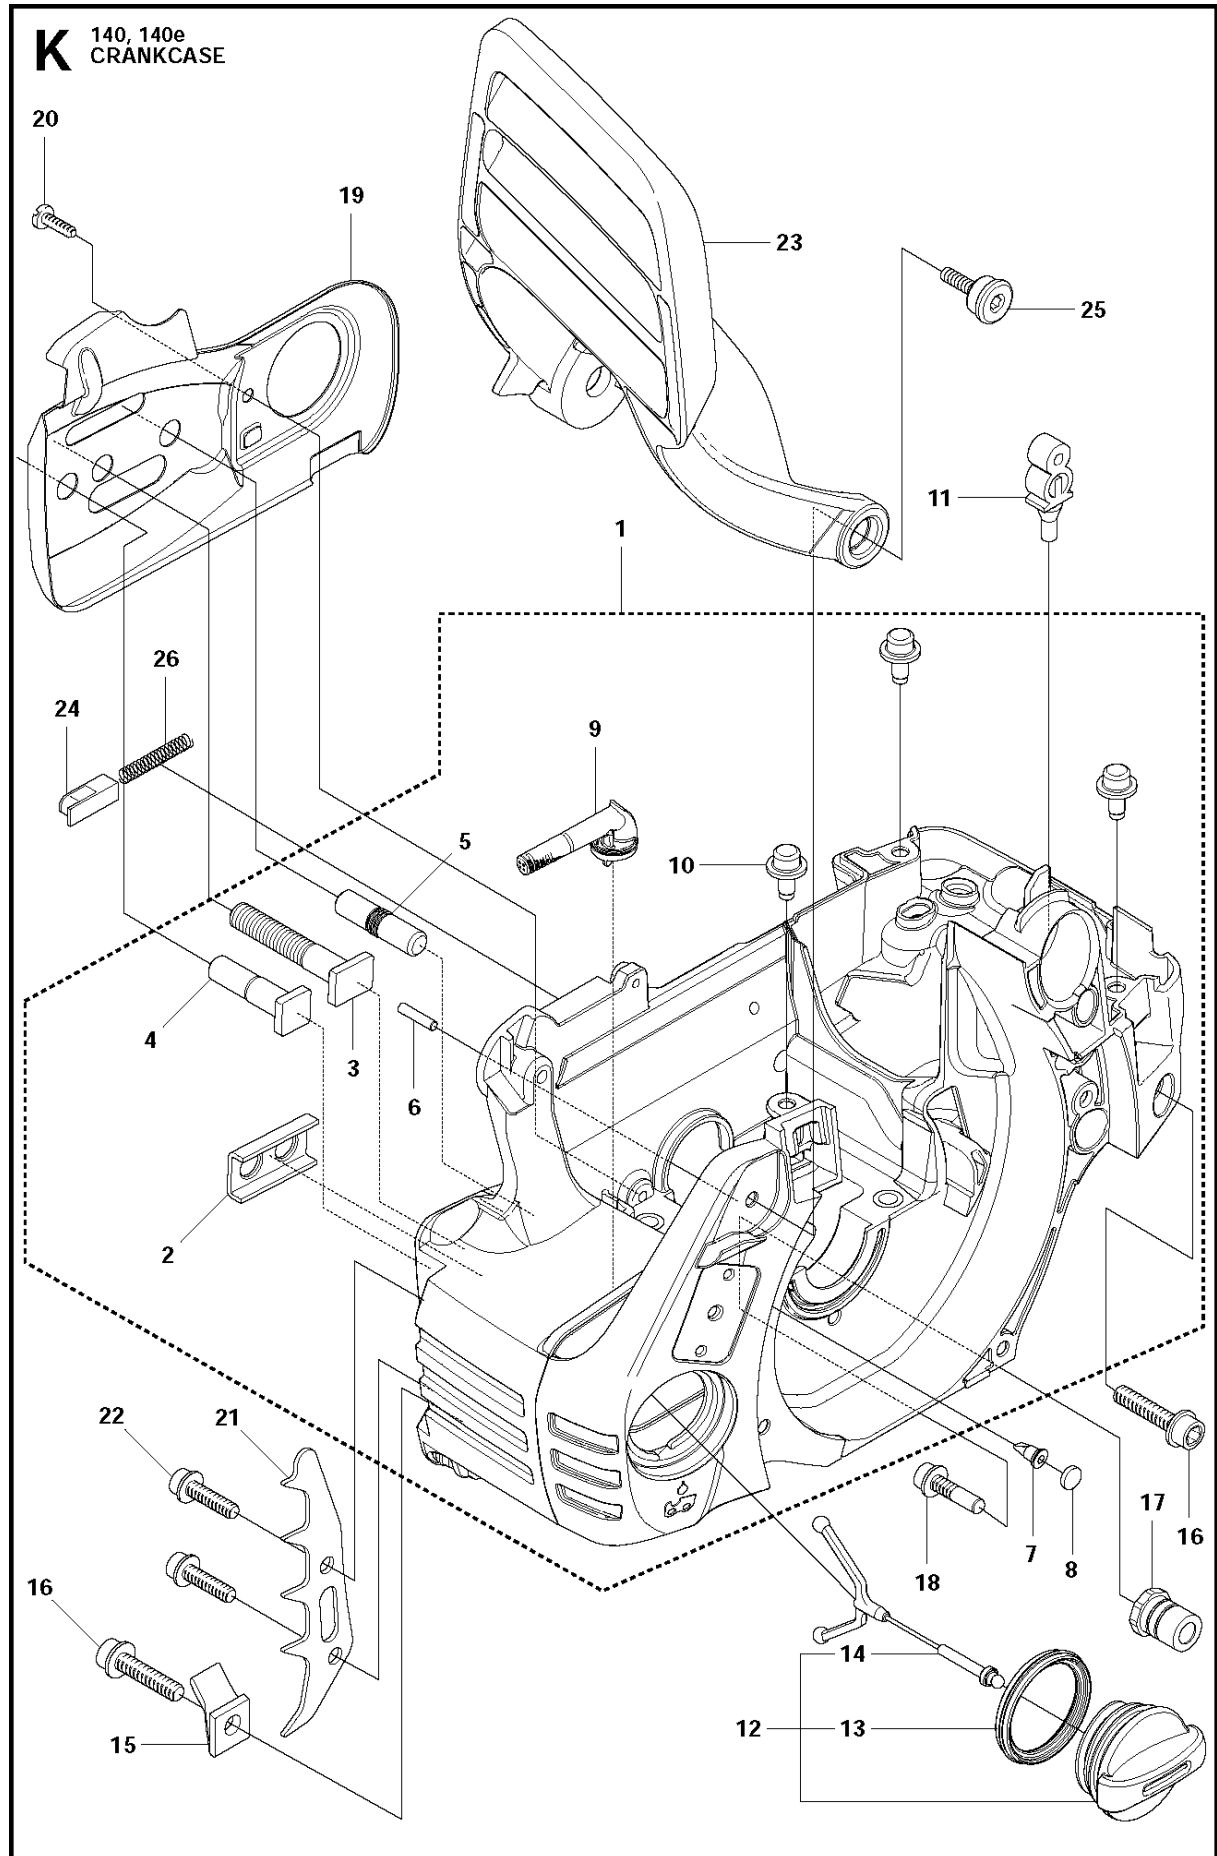

CRANKCASE

140, 2012-01

Ref	Part no.	Description	Remark	Qty	Kit
1	544 93 25-03	CRANKCASE ASSY		1	
2	503 87 58-02	STIFFENING PLATE		1	1
3	503 87 54-02	BAR BOLT		1	1
4	537 33 46-01	BAR BOLT		1	1
5	544 03 64-01	BAR BOLT		1	1
6	503 24 09-05	NEEDLE ROLLER		1	1
7	530 02 61-19	CHECK VALVE		1	1
8	537 40 35-01	FILTER		1	1
9	544 08 33-01	OIL SCREEN		1	1
10	544 33 16-01	GUIDE PIN		3	1
11	503 86 93-01	CARBURETTOR MOUNTING		1	
12	544 11 12-01	TANK CAP ASSY		1	
13	537 21 50-01	SEALING		1	12
14	503 57 89-01	HOLDER		1	12
15	503 88 63-01	CHAIN CATCHER PIN		1	
16	503 21 88-76	SCREW IHSCFT		2	
17	501 00 76-01	LATERAL SUPPORT		1	
18	503 21 51-03	SCREW IHSCFT		1	
19	544 28 46-01	CHAIN GUIDE PLATE		1	
20	503 21 70-10	SCREW CCRPANT		1	
21	544 28 65-01	INDRE BARKSTØD		1	
22	503 21 75-20	SCREW IHSCFT		2	
23	544 25 15-01	HAND GUARD		1	
24	503 89 24-01	LOCK		1	
25	503 89 30-01	SCREW		2	
26	503 43 65-01	POSITION SPRING		1