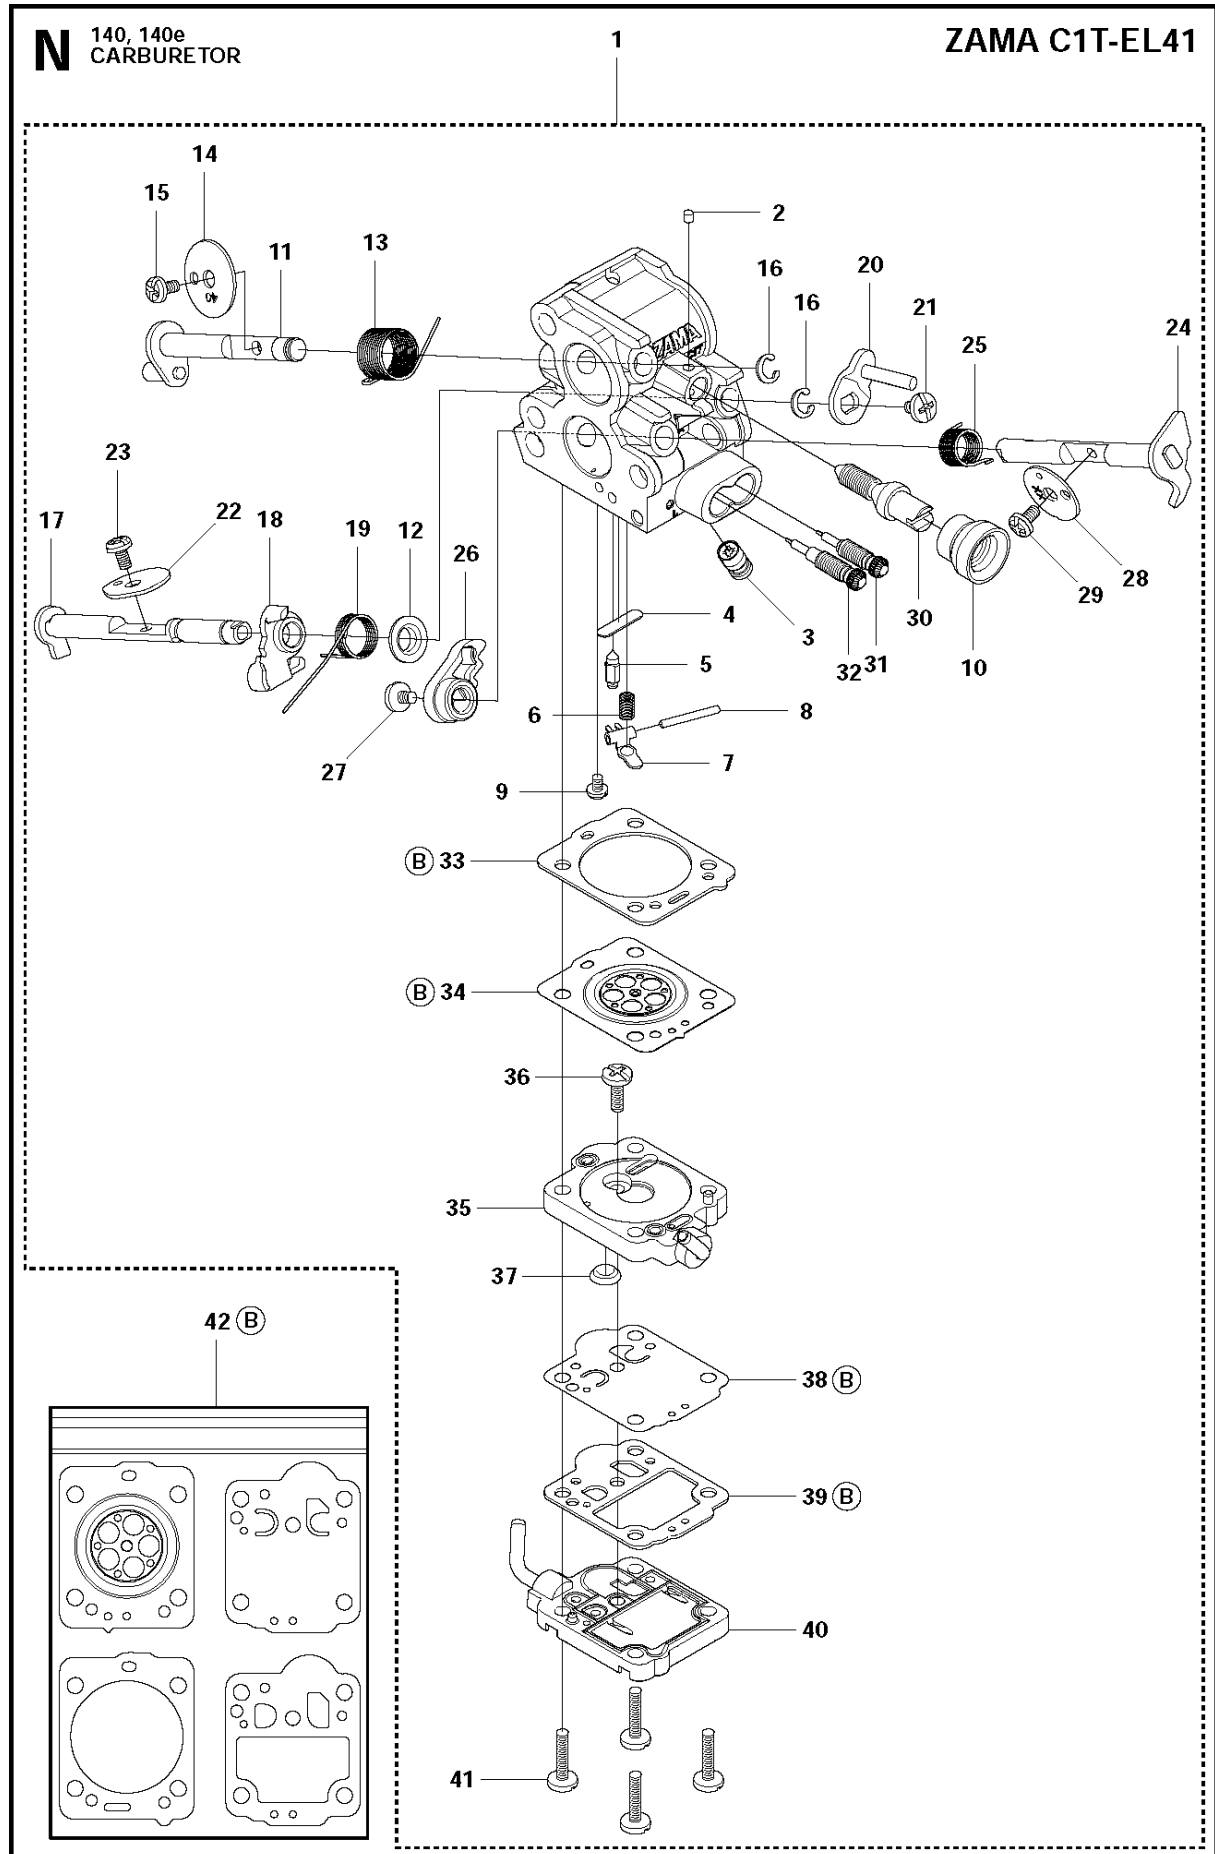

SPARE PARTS LIST

CHAIN SAWS

140, 2012-01

P 140, 140e
ACCESSORIES

ACCESSORIES

140, 2012-01

Ref	Part no.	Description	Remark	Qty	Kit
1	503 55 85-04	TOOL		1	

CARBURETOR

140, 2012-01

Ref	Part no.	Description	Remark	Qty	Kit
1	506 45 05-01	CARBURETTOR		1	
2	503 48 11-01	PIECE		1	1
3	504 02 40-01	NOZZLE ASSY		1	1
4	503 53 56-01	PLUG WELCH		1	1
5	503 47 97-01	VALVE		1	1
6	537 02 03-01	SPRING		1	1
7	503 66 59-01	LEVER		1	1
8	503 48 00-01	PIN RETAINING SCREW		1	1
9	504 02 41-01	SCREW		1	1
10	505 53 52-01	CAP		1	1
11	504 02 61-01	SHAFT ASSY		1	1
12	505 11 07-01	COLLAR		1	1
13	504 02 85-01	SPRING		1	1
14	504 02 75-01	VALVE		1	1
15	503 48 18-01	SCREW		2	1
16	504 02 67-01	CIRCLIP		2	1
17	504 02 62-01	SHAFT ASSY		1	1
18	540 05 37-01	LEVER		1	1
19	504 02 83-01	SPRING		1	1
20	504 02 63-01	LEVER		1	1
21	503 47 90-01	SCREW		2	1
22	504 02 74-01	VALVE		1	1
23	503 48 18-01	SCREW		2	1
24	504 02 60-01	SHAFT ASSY		1	1
25	504 02 84-01	SPRING		1	1
26	544 98 31-01	LEVER		1	1
27	503 47 90-01	SCREW		2	1
28	504 02 76-01	VALVE		1	1
29	503 47 92-01	SCREW		1	1
30	504 02 73-01	SCREW		1	1
31	504 90 92-01	SCREW		1	1
32	504 02 81-01	SCREW		1	1
33	504 02 43-01	GASKET		1	1, 42
34	504 02 45-01	DIAPHRAGM		1	1, 42
35	504 02 46-01	BODY		1	1
36	504 02 82-01	SCREW		1	1
37	504 02 50-01	STRAINER		1	1
38	504 02 56-01	DIAPHRAGM		1	1, 42
39	504 02 57-01	GASKET		1	1, 42
40	504 02 59-01	COVER		1	1
41	504 02 78-01	SCREW		4	1
42	504 02 86-01	GASKET KIT		1	

B 140, 140e
CLUTCH & OIL PUMP

CLUTCH & OIL PUMP

140, 2012-01

Ref	Part no.	Description	Remark	Qty	Kit
1	575 56 80-01	CLUTCH ASSY		1	
2	574 71 88-01	CLUTCH SPRING		2	1
3	578 25 71-01	CLUTCH DRUM		1	
4	503 53 92-01	NEEDLE BEARING		1	3
5	544 21 24-02	WORM GEAR		1	
6	540 05 79-01	PUMP PISTON		1	
7	537 15 48-01	PUMP CYLINDER		1	
8	544 08 42-01	OIL HOSE		1	