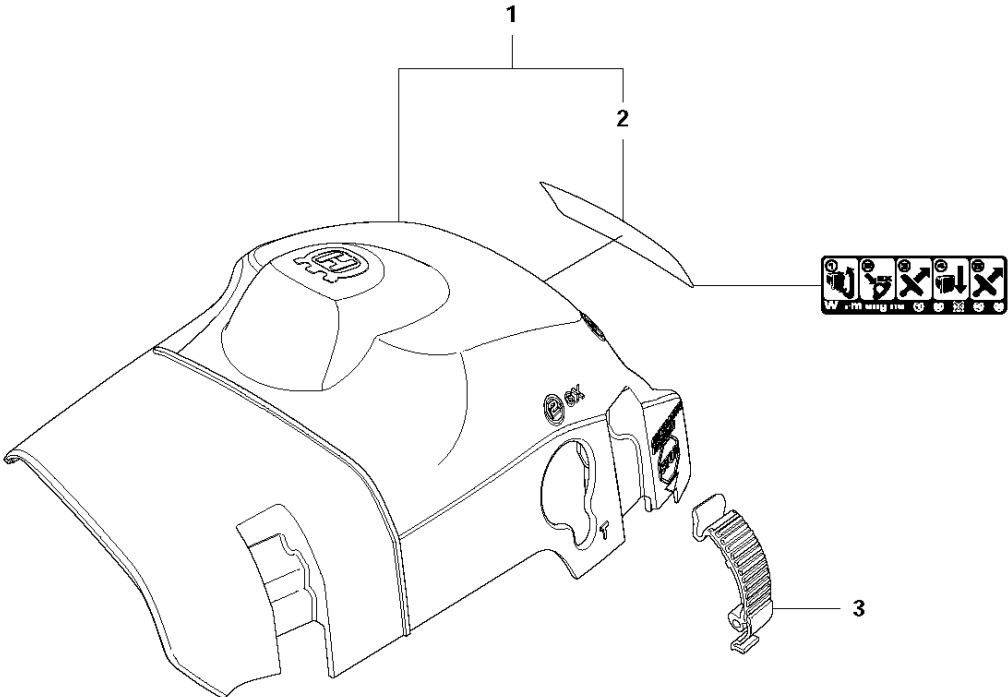

C 140, 140e
CYLINDER COVER

CYLINDER COVER

140, 2012-01

Ref	Part no.	Description	Remark	Qty	Kit
1	504 79 02-01	CYLINDER COVER ASSY		1	
2	522 73 60-01	LABEL		1	1
3	503 89 47-01	SNAP		3