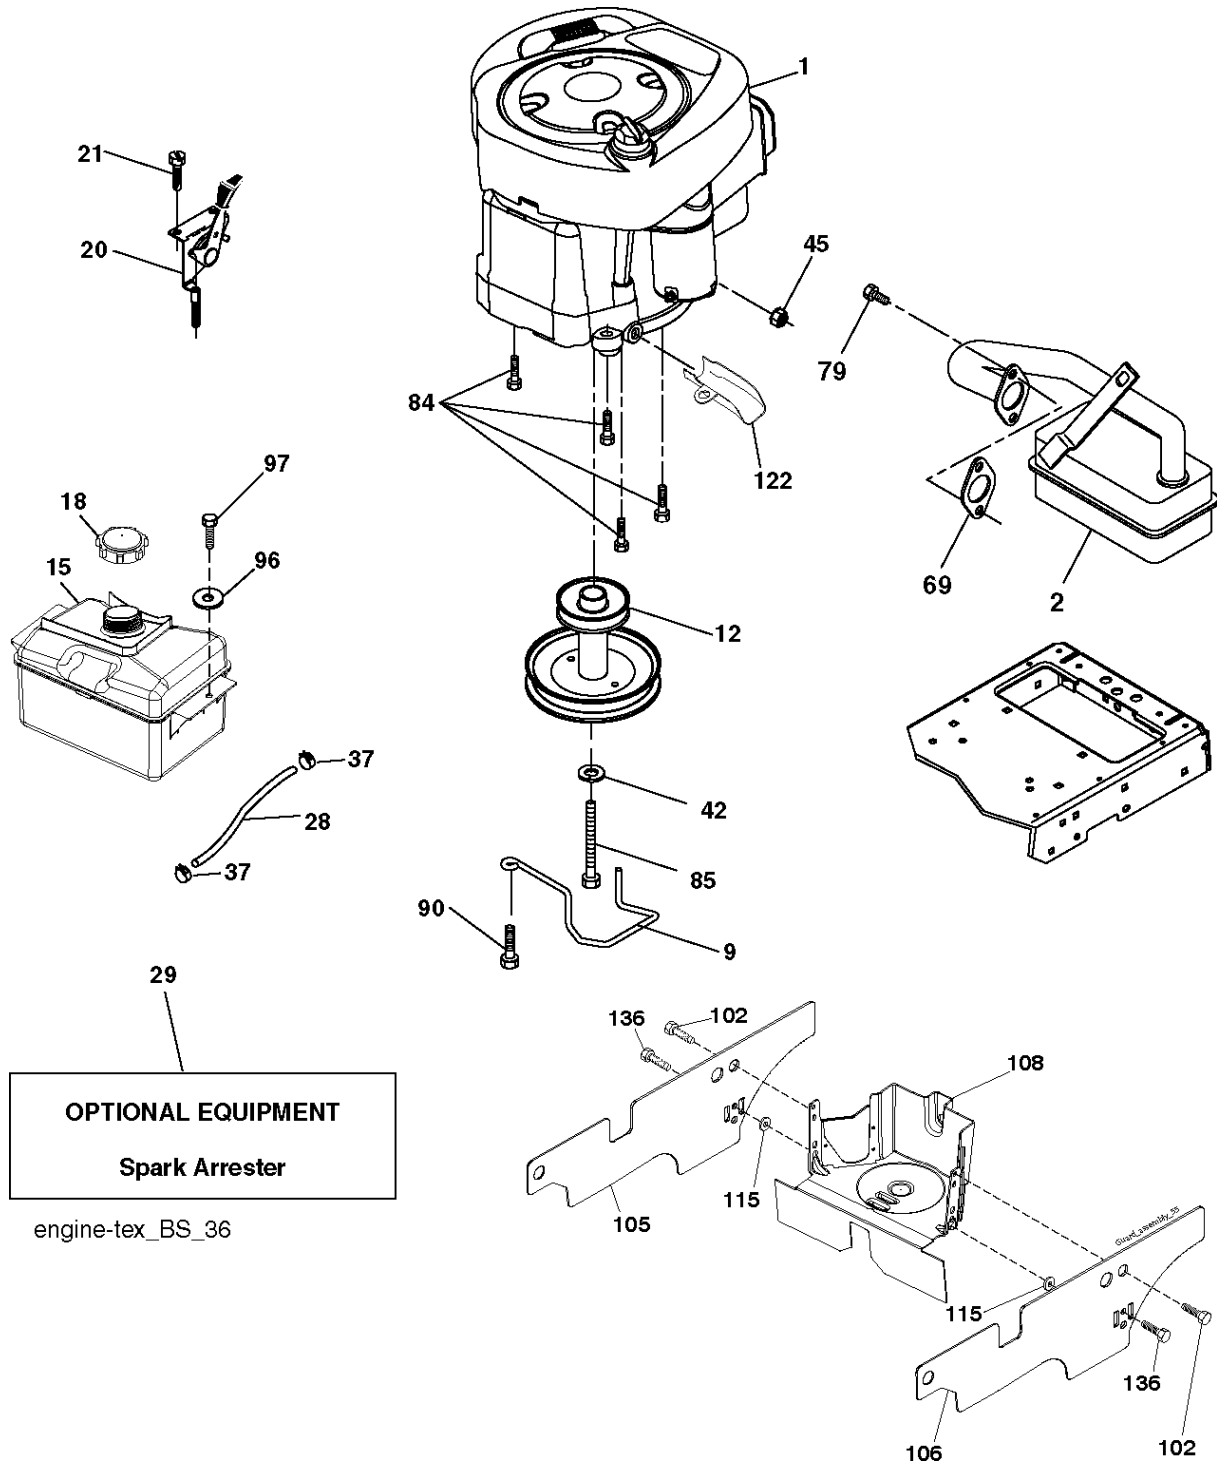

ENGINE

TS 138, 96041036700, 2014-07

Ref	Part No	Description	Remark	QTY KIT
1	000 00 00-00	W/O DESCRIPTION	ENGINE B&S MODEL 31R577-0027-B1 (587333501)	1
2	532 18 86-55	MUFFLER EXHAUST		1
9	584 90 80-01	KEEPER		1
12	586 47 85-01	PULLEY		1
15	532 40 75-45	FUEL TANK		1
18	532 43 02-20	HUB CAP		1
20	587 24 26-01	THROTTLE		1
21	532 41 63-58	SCREW		1
28	532 13 70-40	HOSE		1
29	532 13 71-80	SPARK ARRESTER KIT		1
37	532 12 34-87	HOSE CLAMP		1
42	810 04 07-00	WASHER		1
45	873 51 04-00	NUT		1
69	532 18 59-09	GASKET		1
79	532 19 23-34	SCREW		1
84	817 06 06-20	SCREW		1
85	532 17 39-37	BOLT		1
90	817 00 06-16	SCREW		1
96	819 09 14-16	WASHER		1
97	817 67 04-12	SCREW		1
102	817 00 05-12	SCREW		1
105	532 41 05-28	PROTECTION		1
106	532 41 05-29	PROTECTION		1
108	532 42 17-94	ENGINE COVER		1
115	532 42 30-62	NUT		1
122	532 42 19-22	EXTENSION PIPE		1
136	532 13 77-29	SCREW		1