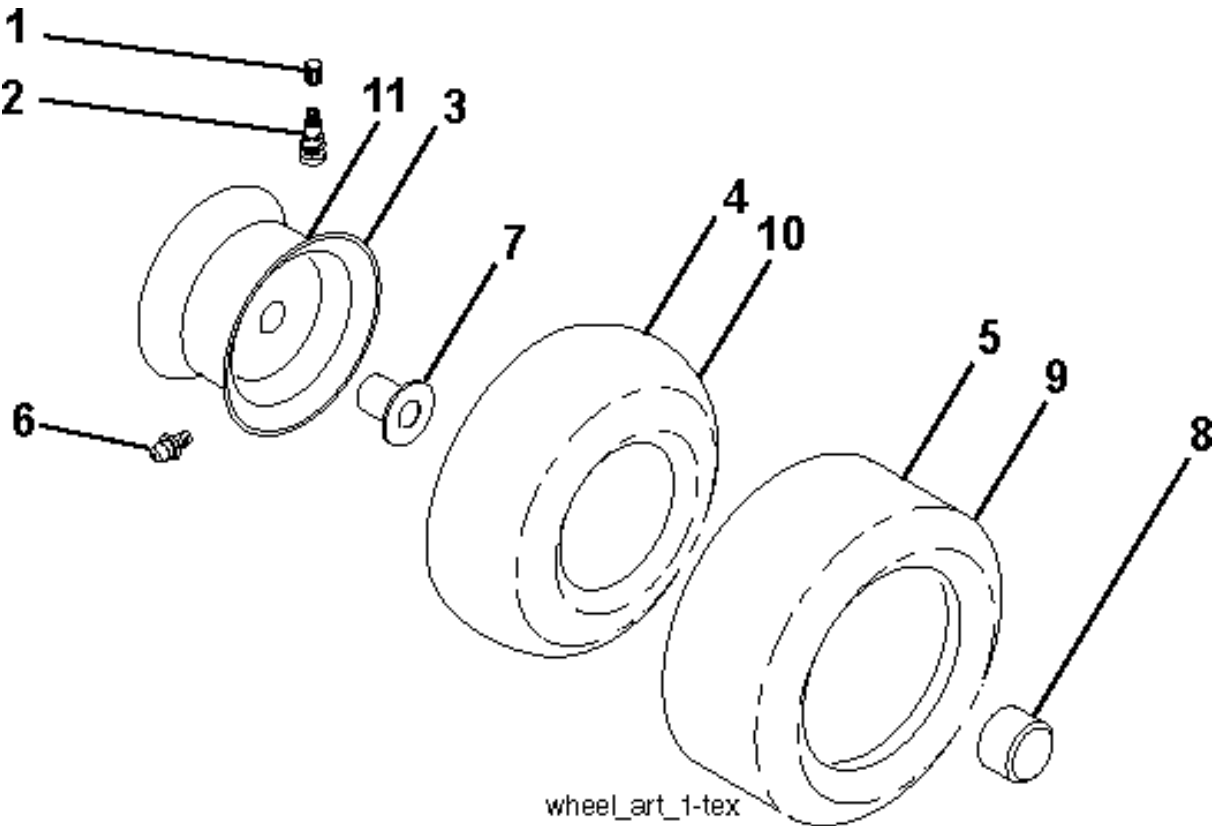

WHEELS & TIRES

TS 138, 96041036700, 2014-07

Ref	Part No	Description	Remark	QTY KIT
1	532 05 91-92	CAP VALVE		1
2	532 06 51-39	NIPPLE		1
3	532 13 83-36	RIM SPROCKET	Front 6"	1
4	532 05 99-04	HOSE	(Service Item Only)	1
5	532 10 62-22	TIRE	FRONT (15 X 6-6)	1
6	532 12 49-57	FITTING GREASE	(Front Wheel Only)	1
7	532 12 49-59	BEARING	(Front Wheel Only)	1
8	532 17 50-39	HUB CAP		1
9	532 12 46-35	TIRE	REAR (18 X 8.5-8)	1
10	532 12 49-26	HOSE	(Service Item Only)	1
11	532 13 83-37	RIM SPROCKET	Rear 8"	1
--	532 14 43-34	SEALING FOAM		1