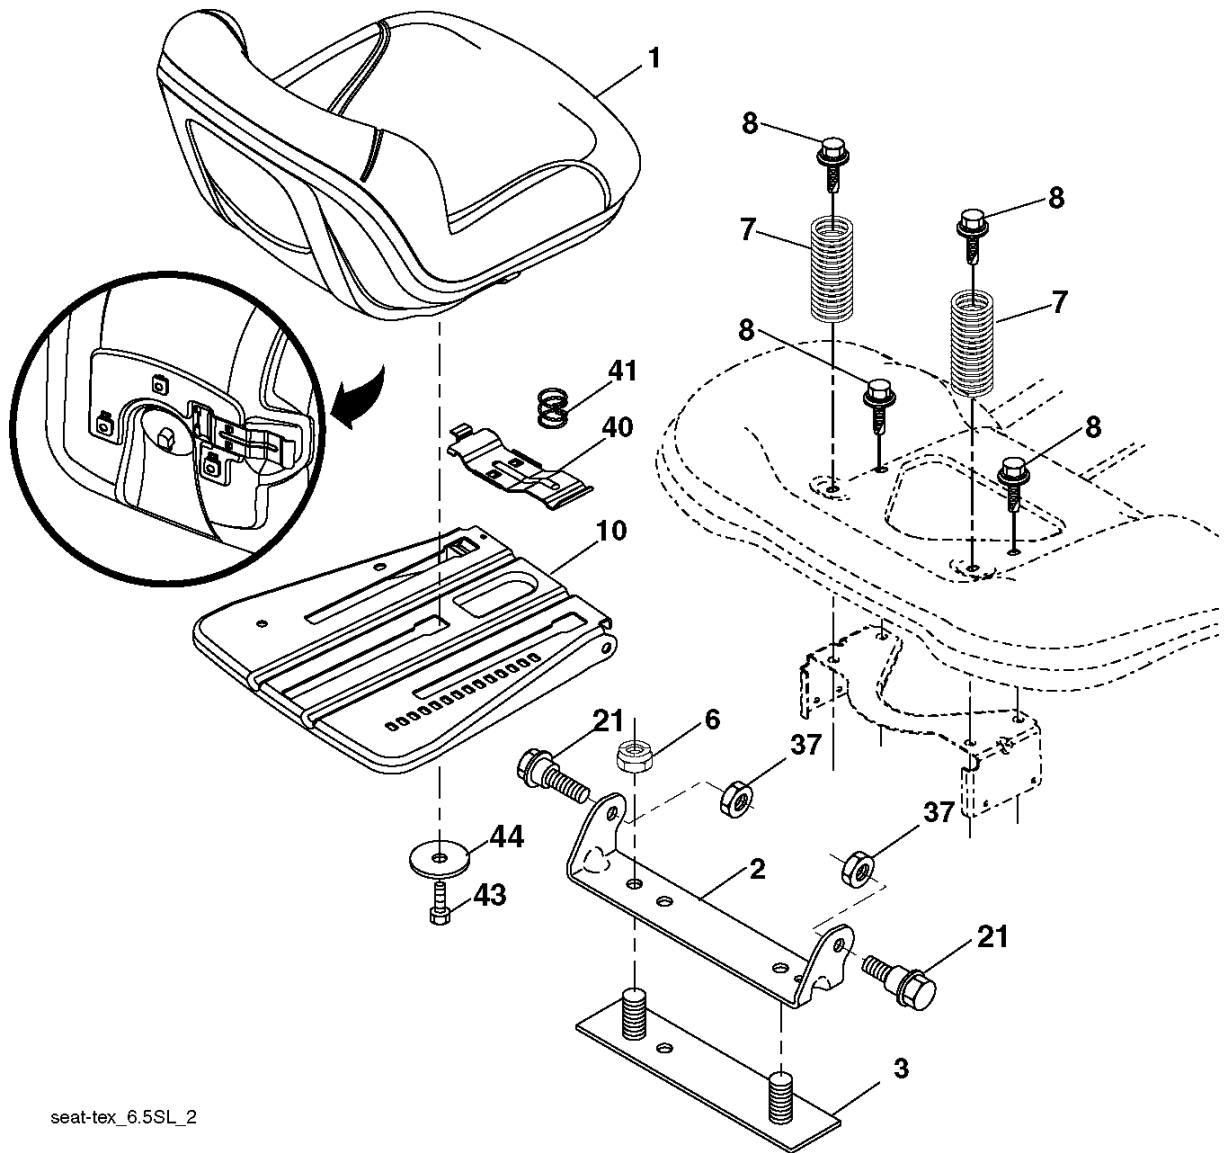

seat-tex_6.5SL_2

SEAT

TS 138, 96041036700, 2014-07

Ref	Part No	Description	Remark	QTY KIT
1	532 43 97-09	SEAT		1
2	532 18 01-66	BRACKET PIVOT		1
3	532 14 06-75	STRAP		1
6	873 80 06-00	NUT		1
7	532 12 41-81	SPRING		1
8	532 17 18-77	BOLT		1
10	532 19 69-77	PLATE		1
21	532 17 18-52	BOLT		1
37	873 80 05-00	LOCK NUT		1
40	532 19 76-61	HANDLE		1
41	532 19 82-00	SPRING		1
43	874 76 06-12	BOLT		1
44	819 13 38-12	WASHER		1